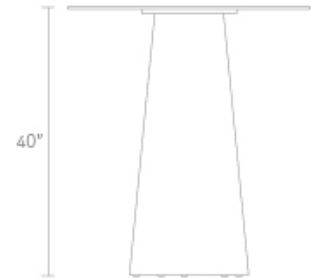

Circula Bar Table

Loud and proud. Circula knows just who it is. Generous proportions command a room and create a congenial space to gather 'round. Fit for patio or palace. Shop the entire Circula Collection

OBLIVION

WHITE

Product Details

- Suitable for indoor or outdoor use
- Powder-coated aluminum
- Adjustable feet keep base level
- 75 lb counterweight included with base
- Seats three comfortably
- To protect the product's finish, avoid direct exposure to salt air, snow, sleet, and heavy rain
- BIFMA rated
- Some assembly required