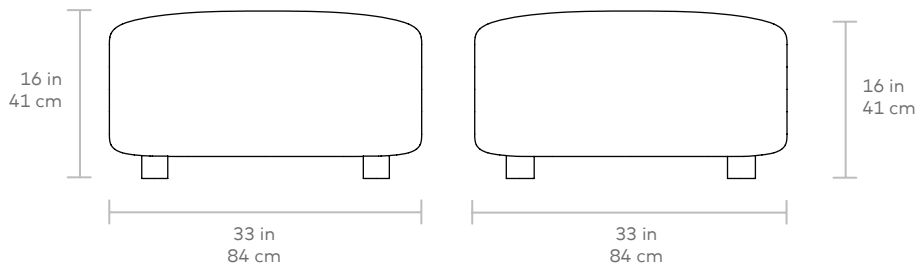

Circuit Modular Ottoman

Gus*

Seat Depth 16in | 84cm

UPHOLSTERY > Fabric

BASE > Solid Ash Feet

The Circuit Modular Series is a contemporary seating collection that brings minimalist style to spaces large or small. Circuit's three sleek components—an armless chair, corner and ottoman—feature rounded profiles, with pleasing curves that invite relaxed entertaining and interaction. Rounded, solid natural ash legs complete the look by giving each piece an airy, floating quality perfect for small spaces. Combine the components to create a custom seating configuration that suits your home or work environment—Circuit's compact footprint is particularly well suited to lobbies, breakout rooms, hallways, and urban condominiums. Constructed with kiln-dried 100% FSC®-Certified hardwood in support of responsible forest management.