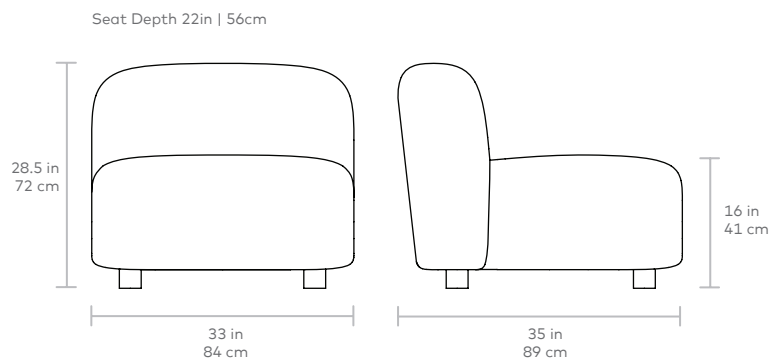

Circuit Modular Armless Chair

Gus*

UPHOLSTERY > Fabric
BASE > Solid Ash Feet

The Circuit Modular Series is a contemporary seating collection that brings minimalist style to spaces large or small. Circuit's three sleek components—an armless chair, corner and ottoman—feature rounded profiles, with pleasing curves that invite relaxed entertaining and interaction. Rounded, solid natural ash legs complete the look by giving each piece an airy, floating quality perfect for small spaces. Combine the components to create a custom seating configuration that suits your home or work environment—Circuit's compact footprint is particularly well suited to lobbies, breakout rooms, hallways, and urban condominiums. Constructed with kiln-dried 100% FSC®-Certified hardwood in support of responsible forest management.