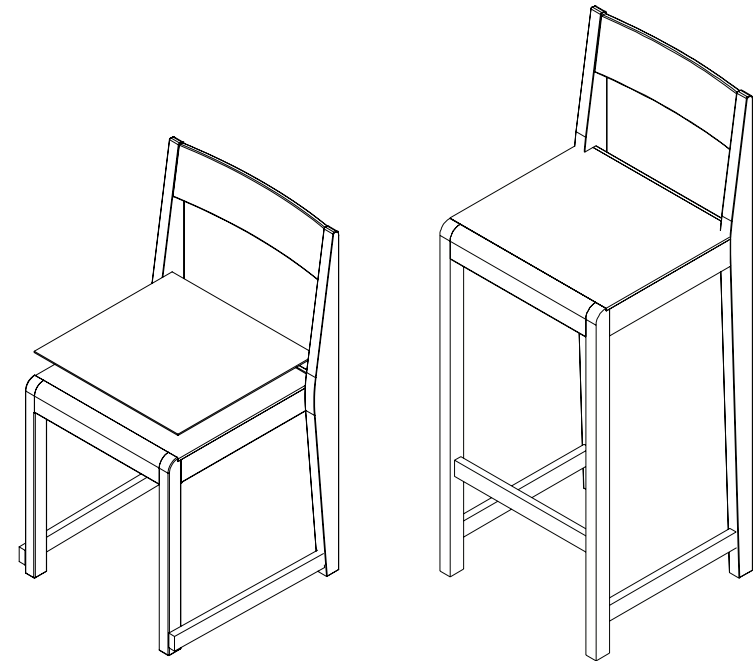

VARIATIONS

The Chair 01 and Stool 01 comes with seat options in wood and leather diversifying the look from more classical to contemporary. It can be specified in a variety of other options for projects. Contact us to receive further information.