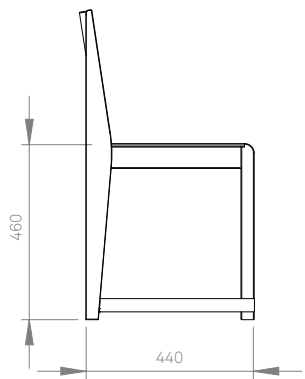

FRAMA

CHAIR 01 + STOOL 01

CHAIR 01 + STOOL 01

The new Chair 01 and Stool 01 from Frama is inspired by the stackable chairs commonly found in Nordic churches since the early 20th century. Originating in the UK, before being imported to Scandinavia, the round-nosed wooden stacking chair epitomizes the democratic ideals that defined modern design. Today, with the introduction of the highly versatile Chair 01 and Stool 01, Frama has endeavored to capture this democratic spirit by creating a useful object that is at home in a wide range of residential and commercial interiors. Constructed with premium grade, regionally sourced Baltic Birch, the joints of Chair 01 and Stool 01 are intentionally left exposed as an expression of the chair's traditional method of production. Finished with custom colored, organic hard wax and oils, each Chair 01 and Stool 01 is intended to develop a naturally unique wood patina as it ages. Additionally, because customers can select from a variety of seat surface types (material options include veneered plywood, premium leather, and supple suede), the Chair 01's and Stool 01's can be customized to complement any context.