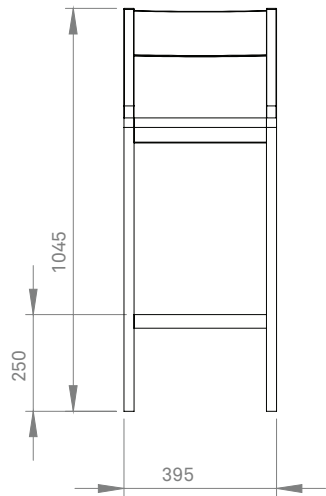

SPECIFICATIONS

Design	Frama Studio
Year	2018
Typology	Chair
Collection	Permanent furniture
Origin	Lithuania
Material frame	Solid birch
Material seat and back rest	Birch veneer
Note	Stackable up to 4 pieces