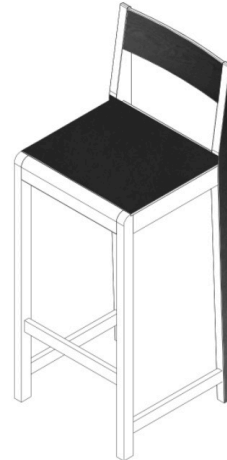

Product	Item No.	Price DKK	Price EUR
Ash Black / Ash Black Leather	6205	4480.00	600.00