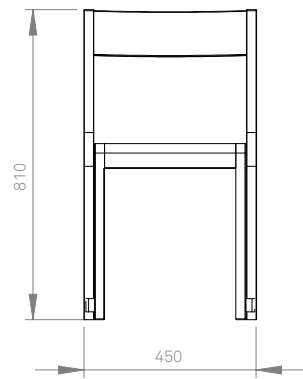

FRAMA

CHAIR 01 + STOOL 01

CHAIR 01 + STOOL 01

The new Chair 01 and Stool 01 from Frama is inspired by the stackable chairs commonly found in Nordic churches since the early 20th century. Originating in the UK, before being imported to Scandinavia, the round-nosed wooden stacking chair epitomizes the democratic ideals that defined modern design. Today, with the introduction of the highly versatile Chair 01 and Stool 01, Frama has endeavored to capture this democratic spirit by creating a useful object that is at home in a wide range of residential and commercial interiors. Constructed with premium grade, regionally sourced Baltic Birch, the joints of Chair 01 and Stool 01 are intentionally left exposed as an expression of the chair's traditional method of production. Finished with custom colored, organic hard wax and oils, each Chair 01 and Stool 01 is intended to develop a naturally unique wood patina as it ages. Additionally, because customers can select from a variety of seat surface types (material options include veneered plywood, premium leather, and supple suede), the Chair 01's and Stool 01's can be customized to complement any context.