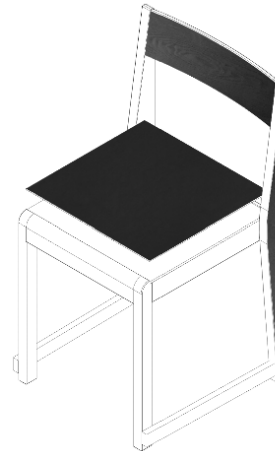

Product

Ash Black / Ash Black Leather

Item No.

6260

Price DKK

4480.00

Price EUR

600.00