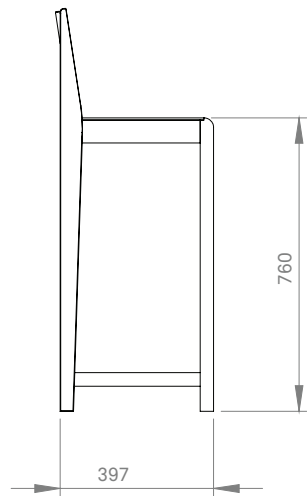

SPECIFICATIONS

Design	Frama Studio
Year	2018
Typology	Chair
Collection	Permanent furniture
Origin	Lithuania
Material frame	Solid birch
Material seat and back rest	Birch veneer
Note	Stackable up to 4 pieces