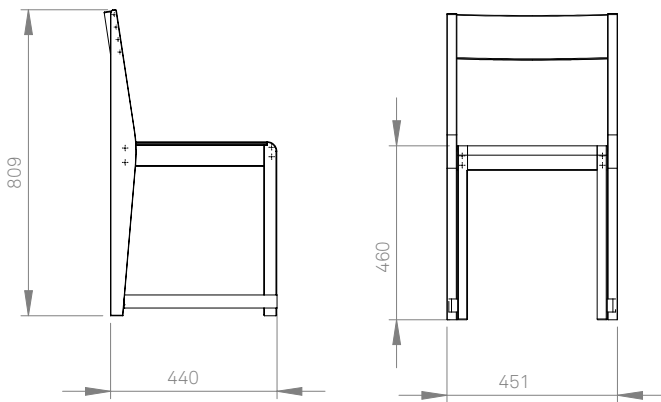

# CHAIR 01

<b>Design</b>	Frama Studio
<b>Year</b>	2018
<b>Typology</b>	Chair
<b>Collection</b>	Permanent Collection
<b>Origin</b>	Lithuania
<b>Material</b>	Solid Birch Frame Leather or Plywood Seat Natural Wood - Oiled Ash Black - Stained

<b>Product</b>	<b>Item No.</b>	<b>EAN code</b>
Chair 01   Natural Wood Frame / Natural Wood Seat	6200	5712828062003
Chair 01   Natural Wood Frame/ Natural Leather Seat	6201	5712828062010
Chair 01   Ash Black Frame / Ash Black Wood Seat	6240	5712828060009
Chair 01   Ash Black Frame / Ash Black Leather Seat	6260	5712828062607