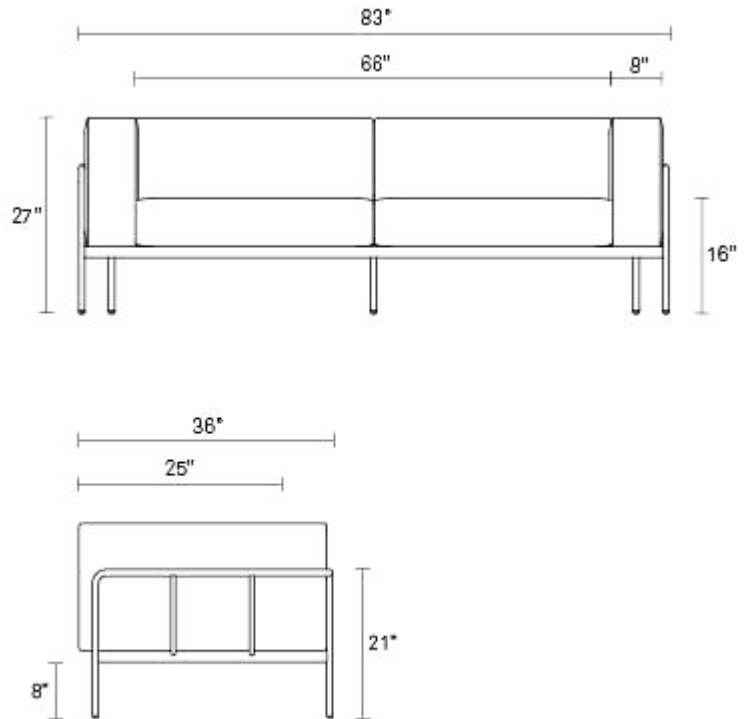

Cache Sofa

Designed to withstand the elements, Cache is well-dressed enough to hold its own with the indoor crowd too. A tubular painted aluminum frame gently bends to cradle comfy inset cushions upholstered in high-performance Sunbrella™ fabric. Perfect for highly sunlight spaces and active audiences, place Cache in or out.