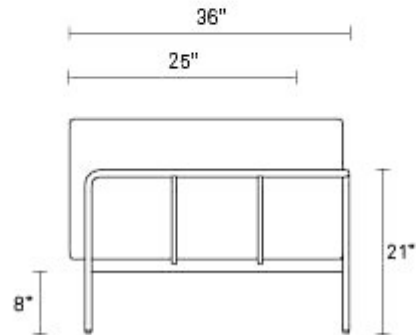

Cache Lounge Chair

Designed to withstand the elements, Cache is well-dressed enough to hold its own with the indoor crowd too. A tubular painted aluminum frame gently bends to cradle comfy inset cushions upholstered in high-performance Sunbrella fabric. Perfect for highly sunlight spaces and active audiences, place Cache in or out.