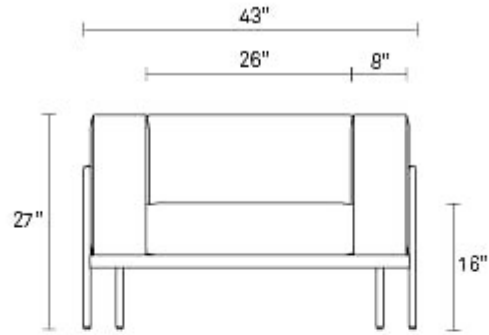

Cache Lounge Chair

Designed to withstand the elements, Cache is well-dressed enough to hold its own with the indoor crowd too. A tubular painted aluminum frame gently bends to cradle comfy inset cushions upholstered in high-performance Sunbrella fabric. Perfect for highly sunlight spaces and active audiences, place Cache in or out.