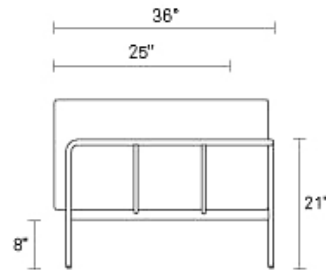

Cache Sofa

Designed to withstand the elements, Cache is well-dressed enough to hold its own with the indoor crowd too. A tubular painted aluminum frame gently bends to cradle comfy inset cushions upholstered in high-performance Sunbrella™ fabric. Perfect for highly sunlight spaces and active audiences, place Cache in or out. Shop the entire Cache Collection