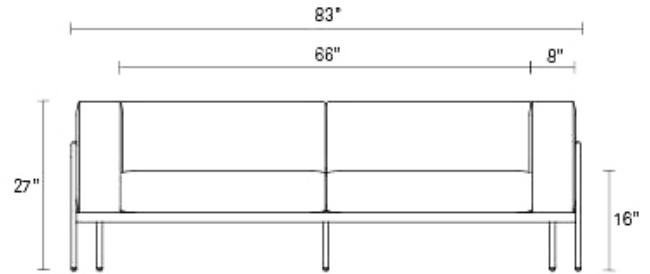

Cache Sofa

Designed to withstand the elements, Cache is well-dressed enough to hold its own with the indoor crowd too. A tubular painted aluminum frame gently bends to cradle comfy inset cushions upholstered in high-performance Sunbrella™ fabric. Perfect for highly sunlight spaces and active audiences, place Cache in or out. Shop the entire Cache Collection