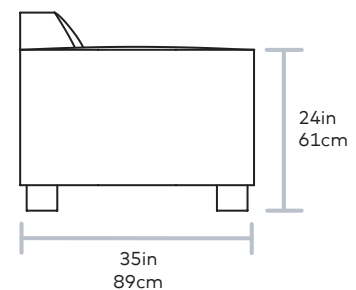

Cabot Sofa

Gus*

Seat Height 18in | 46cm
Seat Depth 24in | 61cm

UPHOLSTERY > Leather

LEGS > Solid Wood Block Feet

The Cabot Sofa features a tight seat and back, with architectural, wood block feet and simple French seams, offering a comfortable, modern take on a traditional, masculine design. Available in three vintage leathers chosen for their unique grain characteristics that will age beautifully and develop a rich, natural patina over time. Also available as a chair. Our leather hides are carefully selected for their raw, natural surface characteristics which make each piece unique.