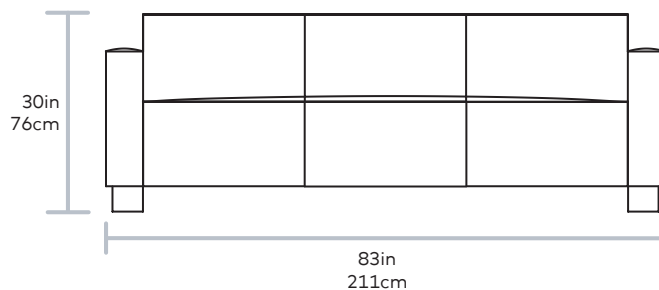

Cabot Sofa

Gus*

Seat Height 18in | 46cm
Seat Depth 24in | 61cm

UPHOLSTERY > Leather

LEGS > Solid Wood Block Feet

The Cabot Sofa features a tight seat and back, with architectural, wood block feet and simple French seams, offering a comfortable, modern take on a traditional, masculine design. Available in three vintage leathers chosen for their unique grain characteristics that will age beautifully and develop a rich, natural patina over time. Also available as a chair. Our leather hides are carefully selected for their raw, natural surface characteristics which make each piece unique.