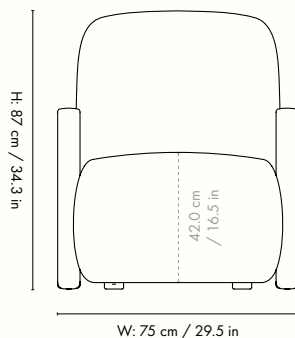

## Dimensions

Height: 87 cm / 34.3 in  
Width: 75 cm / 29.5 in  
Depth: 84 cm / 33.1 in  
Seat height: 42 cm / 16.5 in  
Seat depth: 57 cm / 22.3 in  
Weight: 20 kg / 44 lb

## Measurements