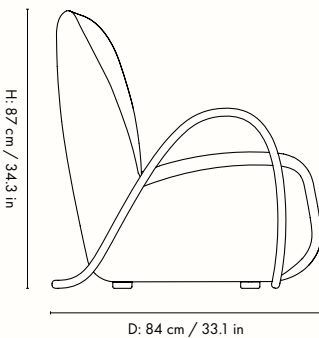

## Dimensions

Height: 87 cm / 34.3 in  
Width: 75 cm / 29.5 in  
Depth: 84 cm / 33.1 in  
Seat height: 42 cm / 16.5 in  
Seat depth: 57 cm / 22.3 in  
Weight: 20 kg / 44 lb

## Measurements