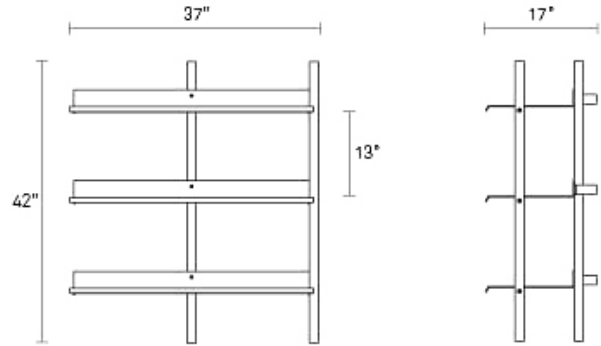

## Browser Low Add-on Bookcase

Be your own search engine. Browser is a wall-mounted shelving system designed to be a capable solo unit or added to (endlessly) as needed. With wood uprights and steel shelves, Browser can accommodate piles of vinyl, books galore, and multitudinous collections. Shop the entire Browser Collection