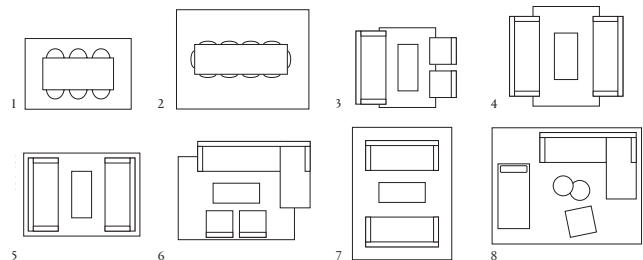

Custom made sizes: Choose width between 70–600 cm and any length.

Also suitable as an exclusive wall- to-wall carpet.

ENVIRONMENT AND SUSTAINABILITY:

Meets the requirements for: BREEAM, Miljöbyggnad Guld, Green Label Plus, BVB: ID 111071, Recommended

Examples of commonly used rug sizes:

1. Dining table with 6 chairs: rug size 200x300 cm
2. Dining table with 10 chairs: rug size 300x400 cm
3. Three-seat couch with armchairs: rug size 170x240 cm
4. Three-seat double couch: rug size 200x300 cm
5. Three-seat double couch: rug size 250x350 cm
6. Corner sofa with armchairs: rug size 250x350 cm
7. Three-seat double couch: rug size 300x400 cm
8. Corner sofa with daybed and armchair: rug size 350x450 cm