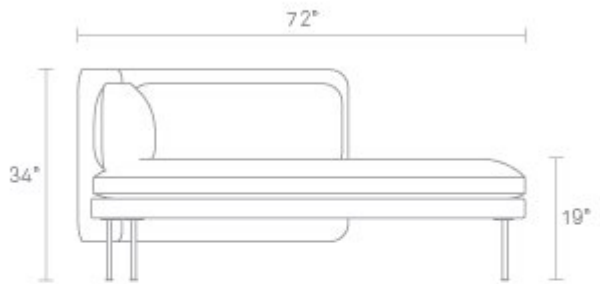

## Bloke Chaise

With a sheltering high back that envelops a loose seat and back cushion, Bloke is equal parts refined haven and sofa. A well-mannered guest in any space, Bloke works its restrained proportions to the max and flaunts a thin, rounded powder-coated steel leg. Fit for the Queen or keggers, Bloke is a sophisticate that knows how to have a lot of fun. Shop the entire Bloke Collection