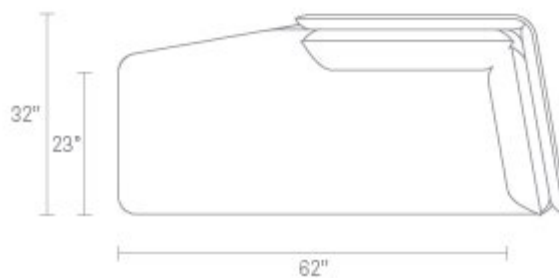

## Bloke Chaise

With a sheltering high back that envelops a loose seat and back cushion, Bloke is equal parts refined haven and sofa. A well-mannered guest in any space, Bloke works its restrained proportions to the max and flaunts a thin, rounded powder-coated steel leg. Fit for the Queen or keggers, Bloke is a sophisticate that knows how to have a lot of fun. Shop the entire Bloke Collection