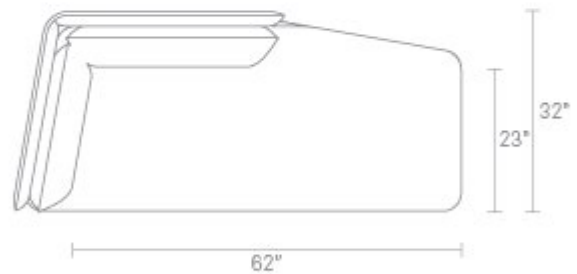

## Bloke Chaise

With a sheltering high back that envelops a loose seat and back cushion, Bloke is equal parts refined haven and sofa. A well-mannered guest in any space, Bloke works its restrained proportions to the max and flaunts a thin, rounded powder-coated steel leg. Fit for the Queen or keggers, Bloke is a sophisticate that knows how to have a lot of fun. Shop the entire Bloke Collection