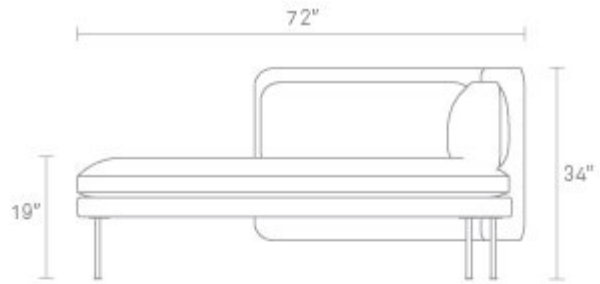

## Bloke Chaise

With a sheltering high back that envelops a loose seat and back cushion, Bloke is equal parts refined haven and sofa. A well-mannered guest in any space, Bloke works its restrained proportions to the max and flaunts a thin, rounded powder-coated steel leg. Fit for the Queen or keggers, Bloke is a sophisticate that knows how to have a lot of fun. Shop the entire Bloke Collection