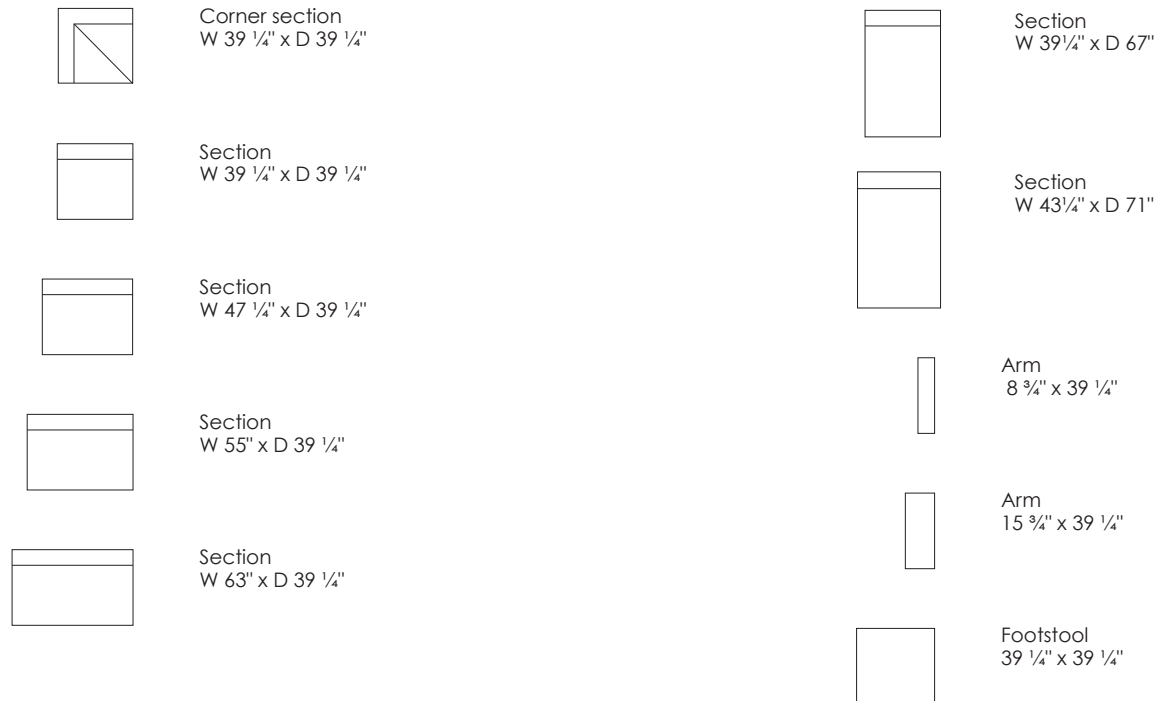

Model Block · Design by Jens Juul Eilersen

Arm height: 20 3/4" / 17 3/4" · Arm width: 8 3/4" / 15 3/4" · Total depth (frame): 39 1/4"/67" · Seat height: 15 3/4" · Total height (frame): 26"

Model Block · Design by Jens Juul Eilersen

Arm height: 20 3/4" / 17 3/4" · Arm width: 8 3/4" / 15 3/4" · Total depth (frame): 39 1/4"/67" · Seat height: 15 3/4" · Total height (frame): 26"

Corner section  
W 39 1/4" x D 39 1/4"

Section  
W 39 1/4" x D 39 1/4"

Section  
W 47 1/4" x D 39 1/4"

Section  
W 55" x D 39 1/4"

Section  
W 63" x D 39 1/4"

Section  
W 39 1/4" x D 67"

Section  
W 43 1/4" x D 71"

Arm  
W 8 3/4" x D 39 1/4" x H 20 3/4"

Arm  
W 15 3/4" x D 39 1/4" x H 17 3/4"

Footstool  
39 1/4" x 39 1/4"