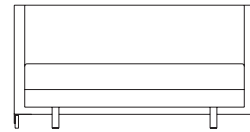

Onto

Onto Queen ONTOQ
L 231cm W 180cm H 92cm / L 91" W 71" H 36¼"

Onto King ONTOK
L 231cm W 220cm H 92cm / L 91" W 86½" H 36¼"

**BEN
SEN**

The Onto is an upholstered bed with a deceptively simple look, and has many subtle elements inherent in its construction and design. The sleek profile of the Onto features a tall, cushioned headboard that is angled for sitting up in bed. Recessed steel legs at the foot of the bed prevent toe stubbing and castors underneath the headboard allow for easy movement for cleaning or repositioning in the room.

The Onto is available in a queen and king size bed.