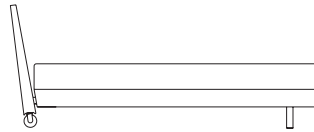

Onto

Onto Queen ONTOQ
L 231cm W 180cm H 92cm / L 91" W 71" H 36¼"

Onto King ONTOK
L 231cm W 220cm H 92cm / L 91" W 86½" H 36¼"

**BEN
SEN**

The Onto is an upholstered bed with a deceptively simple look, and has many subtle elements inherent in its construction and design. The sleek profile of the Onto features a tall, cushioned headboard that is angled for sitting up in bed. Recessed steel legs at the foot of the bed prevent toe stubbing and castors underneath the headboard allow for easy movement for cleaning or repositioning in the room.

The most notable feature of the Onto is the sewn cover. By choosing any fabric or leather, the Onto adds warmth, colour and texture to a bedroom. The tailored cover for the headboard and rails are removable for cleaning or replacement. A cotton headboard protector is also included and is machine-washable.

The Onto is available in a queen and king size bed.