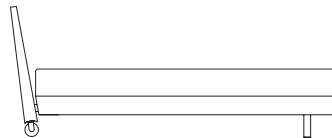

Onto

Onto Queen ONTOQ
L 231cm W 180cm H 92cm / L 91" W 71" H 36¼"

Onto King ONTOK
L 231cm W 220cm H 92cm / L 91" W 86½" H 36¼"

**BEN
SEN**

The Onto is an upholstered bed with a deceptively simple look, and has many subtle elements inherent in its construction and design. The sleek profile of the Onto features a tall, cushioned headboard that is angled for sitting up in bed. Recessed steel legs at the foot of the bed prevent toe stubbing and castors underneath the headboard allow for easy movement for cleaning or repositioning in the room.

The Onto is available in a queen and king size bed.