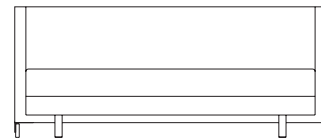

Onto

Onto Queen ONTOQ
L 231cm W 180cm H 92cm / L 91" W 71" H 36¼"

Onto King ONTOK
L 231cm W 220cm H 92cm / L 91" W 86½" H 36¼"

**BEN
SEN**

The Onto is an upholstered bed with a deceptively simple look, and has many subtle elements inherent in its construction and design. The sleek profile of the Onto features a tall, cushioned headboard that is angled for sitting up in bed. Recessed steel legs at the foot of the bed prevent toe stubbing and castors underneath the headboard allow for easy movement for cleaning or repositioning in the room.

The Onto is available in a queen and king size bed.