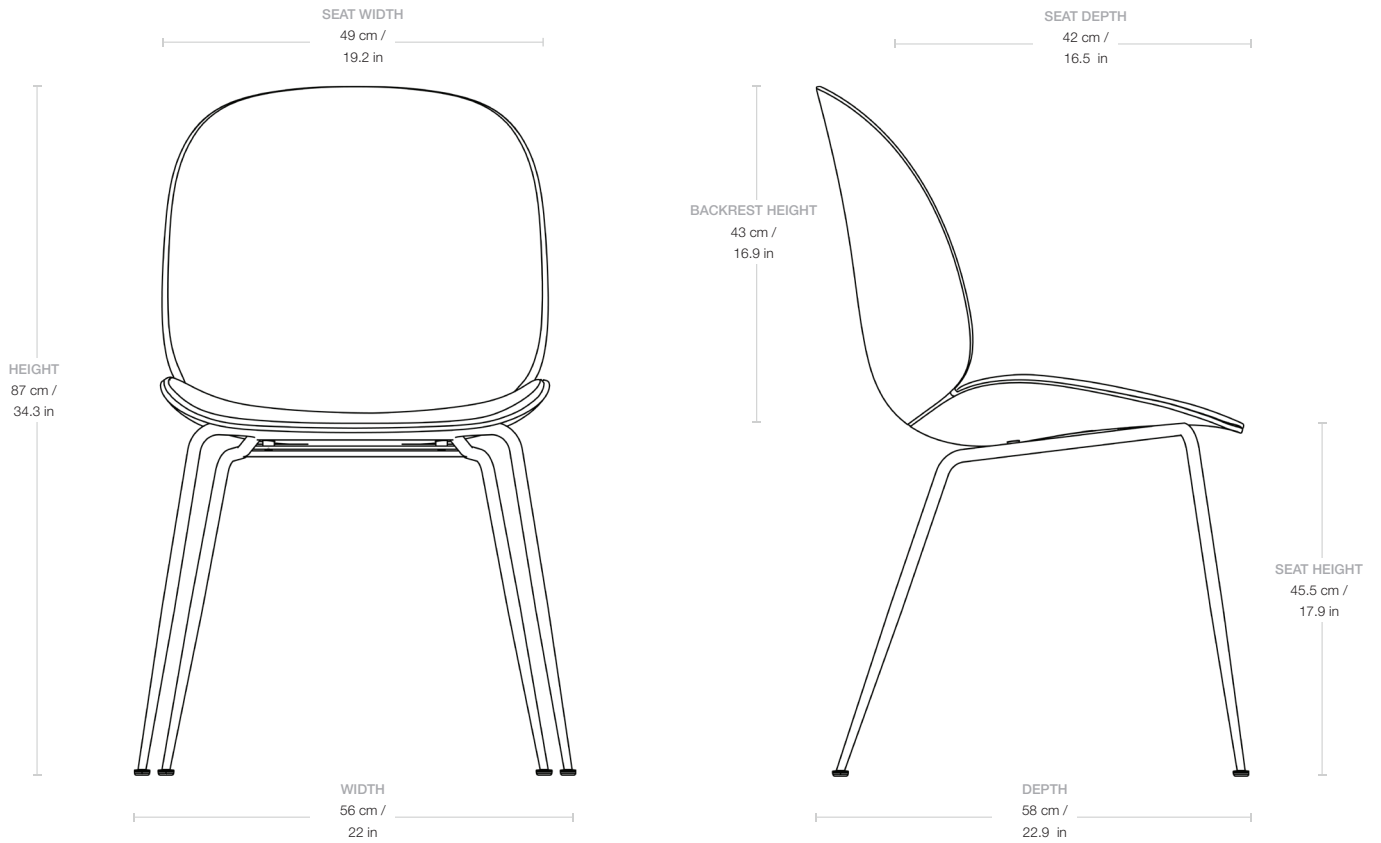

SHELL COLOR

American Walnut, Oak

MATERIALS

Wood, HDPE, Foam, Steel, Fabric or Leather upholstery

Dimensions

WIDTH	56 cm / 22 in
DEPTH	58 cm / 22.9 in
HEIGHT	87 cm / 34.3
SEAT WIDTH	49 cm / 19.2 in
SEAT DEPTH	42 cm / 16.5 in
SEAT HEIGHT	45.5 cm / 17.9 in
BACKREST HEIGHT	43 cm / 16.9 in

Weight

TOTAL WEIGHT	9,1 kg / 20,1 lbs
LEGS WEIGHT	2.4 kg / 5.3 lbs
SHELL WEIGHT	6,7 kg / 14,8 lbs

Upholstery Consumption

FABRIC

X 140 CM FABRIC WIDTH / X 55 IN FABRIC WIDTH

FRONT UPHOLSTERED 1 PCS	63 cm / 24.8 in
FRONT UPHOLSTERED 2 PCS OR MORE	60 cm / 23.6 in

LEATHER

FRONT UPHOLSTERED	1.39 m ² / 14.9 ft ²
--------------------------	--

Packaging

NUMBER OF PARCELS	1
PACKAGING LENGTH	59 cm / 23.2 in
PACKAGING WIDTH	58 cm / 23 in
PACKAGING HEIGHT	92 cm / 36.2 in
PACKAGING WEIGHT	2.5 kg / 5.5 lbs
GROSS WEIGHT	11,6 kg / 25,6 lbs

SHELL COLOR

American Walnut, Oak

MATERIALS

Wood, HDPE, Foam, Fabric or Leather upholstery

Dimensions

HEIGHT	87 cm / 34.4 in
WIDTH	56 cm / 22 in
DEPTH	58 cm / 22.9 in
SEAT WIDTH	49 cm / 19.2 in
SEAT DEPTH	42 cm / 16.5 in
SEAT HEIGHT	46.5 cm / 18.3 in
BACKREST HEIGHT	43 cm / 16.9 in