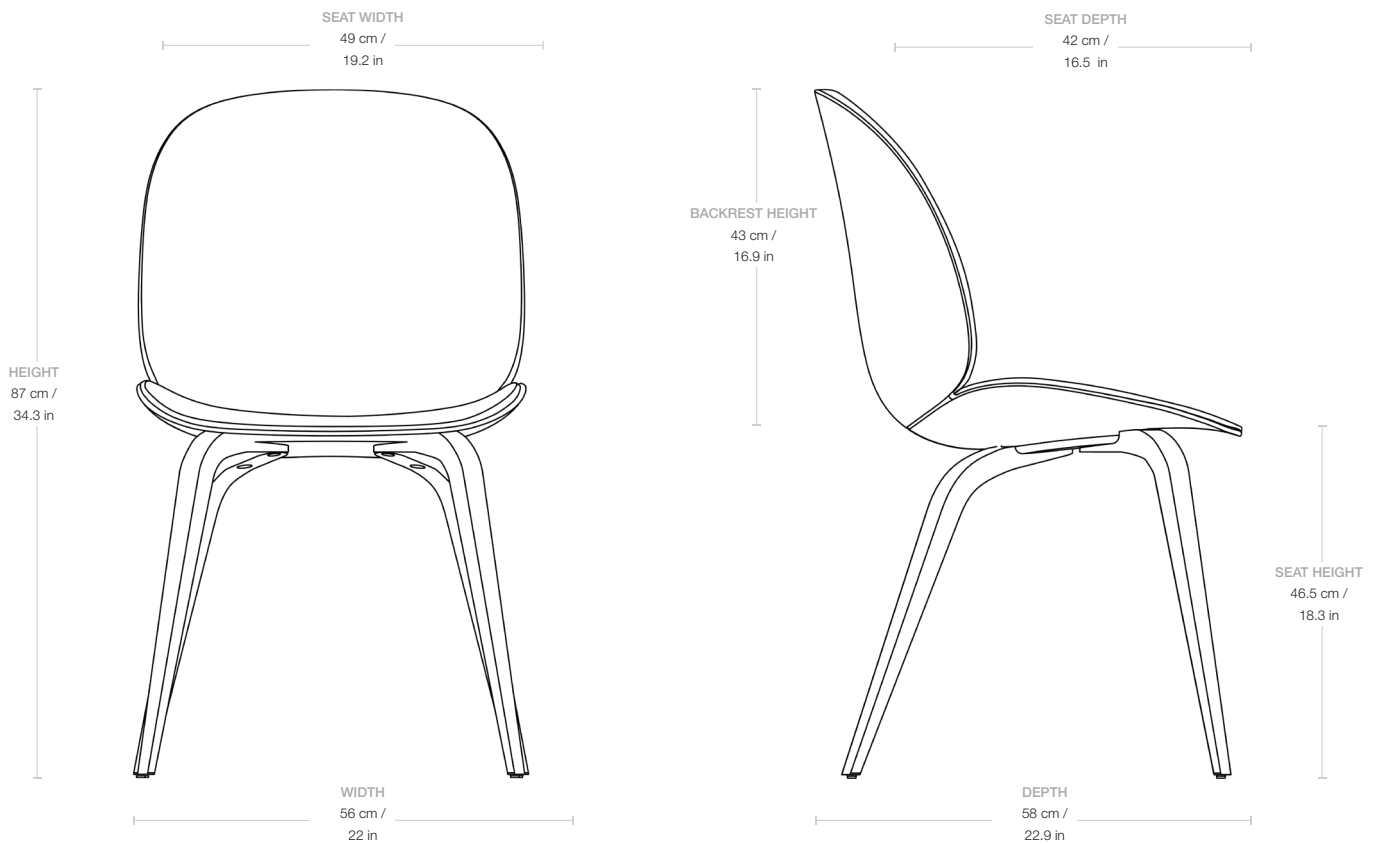

SHELL COLOR

American Walnut, Oak

MATERIALS

Wood, HDPE, Foam, Steel, Fabric or Leather upholstery

Dimensions

WIDTH	56 cm / 22 in
DEPTH	58 cm / 22.9 in
HEIGHT	87 cm / 34.3
SEAT WIDTH	49 cm / 19.2 in
SEAT DEPTH	42 cm / 16.5 in
SEAT HEIGHT	45.5 cm / 17.9 in
BACKREST HEIGHT	43 cm / 16.9 in

SHELL COLOR

American Walnut, Oak

MATERIALS

Wood, HDPE, Foam, Fabric or Leather upholstery

Dimensions

HEIGHT	87 cm / 34.4 in
WIDTH	56 cm / 22 in
DEPTH	58 cm / 22.9 in
SEAT WIDTH	49 cm / 19.2 in
SEAT DEPTH	42 cm / 16.5 in
SEAT HEIGHT	46.5 cm / 18.3 in
BACKREST HEIGHT	43 cm / 16.9 in

Weight

TOTAL WEIGHT	8,5 kg /18,7 lbs
---------------------	------------------

LEGS WEIGHT	1.8 kg / 4 lbs
SHELL WEIGHT	6,7 kg / 14,8 lbs

Upholstery Consumption

FABRIC

X 140 CM FABRIC WIDTH / X 55 IN FABRIC WIDTH