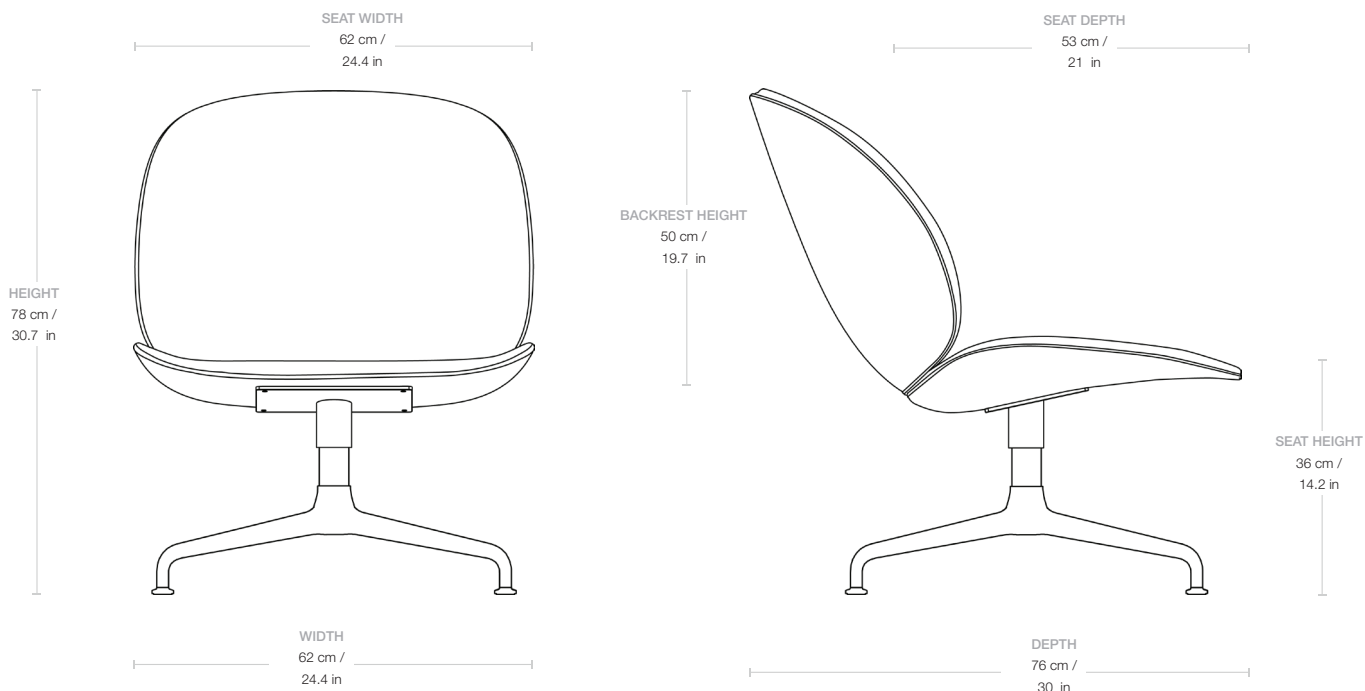

## Dimensions

<b>WIDTH</b>	62 cm / 24.4 in
<b>DEPTH</b>	76 cm / 30 in
<b>HEIGHT</b>	78 cm / 30.7 in
<b>SEAT WIDTH</b>	62 cm / 24.4 in
<b>SEAT DEPTH</b>	53 cm / 21 in
<b>SEAT HEIGHT</b>	36 cm / 14.2 in
<b>BACKREST HEIGHT</b>	50 cm / 19.7 in
<b>BASE/LEG THICKNESS</b>	Ø1.8-4.5 cm / Ø0.7-1.8 in