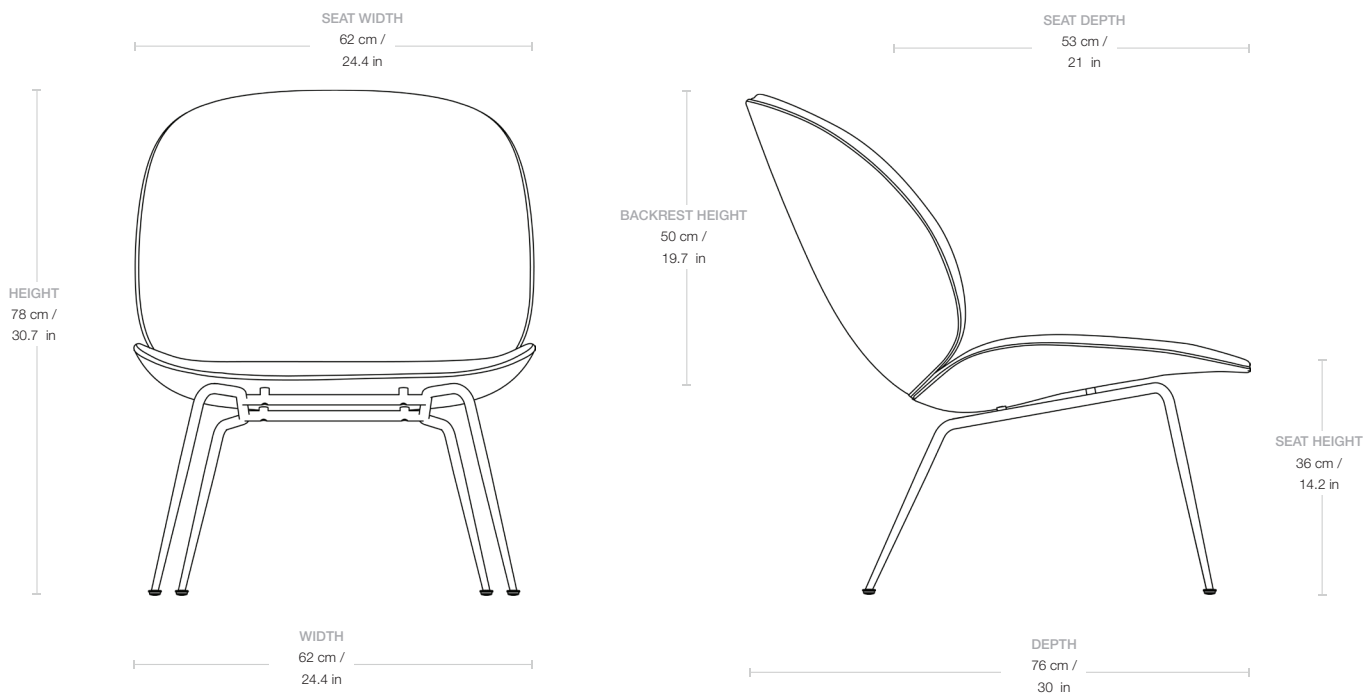

## Beetle Lounge Chair - Fully Upholstered - Conic Base

Designed by GamFratesi - 2013

---

---

**ITEM NUMBER**

10271

**DESCRIPTION**

The Beetle Lounge Chair is with its comfortable design and generously proportioned silhouette, the perfect lounge chair for relaxation at any contemporary home. The Beetle Lounge Chair carries strong references to GamFratesi's inspirational source; the four-legged insect, the beetle. The design of the Beetle Lounge Chair reinterprets the characteristic elements of the beetles' sections: shape, shells, sutures, rigid outside and soft inside.

## Dimensions

<b>WIDTH</b>	62 cm / 24.4 in
<b>DEPTH</b>	76 cm / 30 in
<b>HEIGHT</b>	78 cm / 30.7 in
<b>SEAT WIDTH</b>	62 cm / 24.4 in
<b>SEAT DEPTH</b>	53 cm / 21 in
<b>SEAT HEIGHT</b>	36 cm / 14.2 in
<b>BACKREST HEIGHT</b>	50 cm / 19.7 in

## Weight

<b>TOTAL WEIGHT</b>	16.7 kg / 37 lbs
<b>LEGS WEIGHT</b>	2.2 kg / 5 lbs
<b>SHELL WEIGHT</b>	14.5 kg / 32

---

## Dimensions

<b>WIDTH</b>	62 cm / 24.4 in
<b>DEPTH</b>	76 cm / 30 in
<b>HEIGHT</b>	78 cm / 30.7 in
<b>SEAT WIDTH</b>	62 cm / 24.4 in
<b>SEAT DEPTH</b>	53 cm / 21 in
<b>SEAT HEIGHT</b>	36 cm / 14.2 in
<b>BACKREST HEIGHT</b>	50 cm / 19.7 in
<b>BASE/LEG THICKNESS</b>	Ø1.8-4.5 cm / Ø0.7-1.8 in