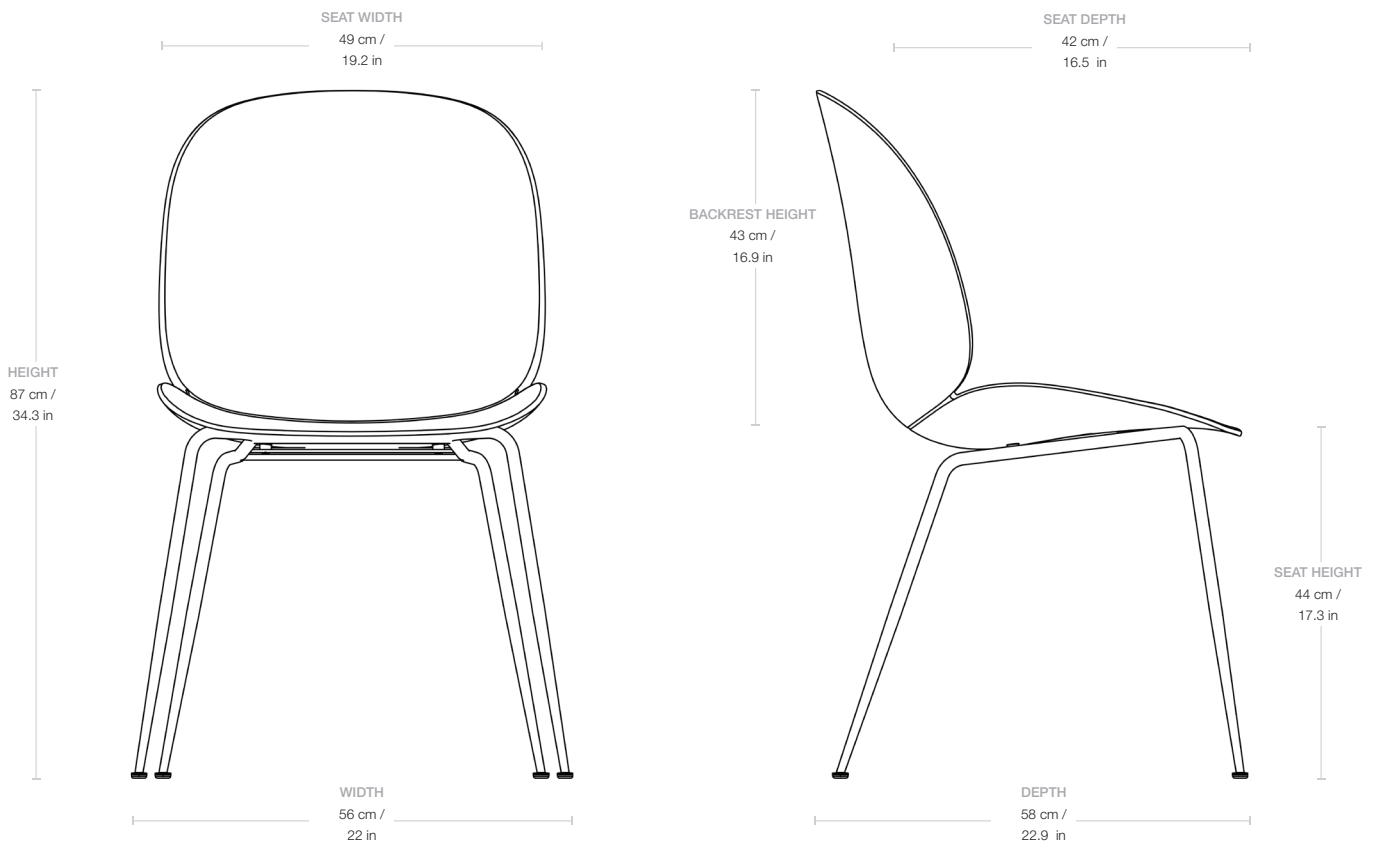


Beetle Dining Chair, Un-Upholstered - Conic base

Designed by GamFratesi - 2013

ITEM NUMBER

10255

DESCRIPTION

With the introduction of the un-upholstered Beetle Chair, the collection has bloomed into a chair series with unlimited possibilities. The Beetle Chair is no longer only an upholstered chair but also available with a polypropylene plastic shell, giving it a lighter expression with notable durability at a lower price point. The chair's subtle matte texture offers a soft tactility where its outstanding sitting comfort is obtained. Thanks to the wide spectrum of colour and base options, the un-upholstered Beetle is an ideal solution for both formal and informal spaces alike. Mix and match between the seven harmonious colours to create a personal expression.

MATERIALS

PP, HDPE, STEEL

Dimensions

WIDTH	56 cm / 22 in
DEPTH	58 cm / 22.9 in
HEIGHT	87 cm / 34.3
SEAT WIDTH	49 cm / 19.2 in
SEAT DEPTH	42 cm / 16.5 in
SEAT HEIGHT	44 cm / 17.3 in
BACKREST HEIGHT	43 cm / 16.9 in

Weight

TOTAL WEIGHT	6 kg / 13.2 lbs
LEGS WEIGHT	2.4 kg / 5.3 lbs
SHELL WEIGHT	3.6 kg / 8 lbs

Packaging

NUMBER OF PARCELS	1
PACKAGING LENGTH	59 cm / 23.2 in
PACKAGING WIDTH	58 cm / 23 in
PACKAGING HEIGHT	92 cm / 36.2 in
PACKAGING WEIGHT	2.5 kg / 5.5 lbs
GROSS WEIGHT	8.5 kg / 19 lbs

MATERIALS

PP, HDPE, WOOD

Dimensions

HEIGHT	87 cm / 34.3 in
WIDTH	56 cm / 22 in
DEPTH	58 cm / 22.9 in
SEAT WIDTH	49 cm / 19.2 in
SEAT DEPTH	42 cm / 16.5 in
SEAT HEIGHT	45 cm / 17.7 in
BACKREST HEIGHT	43 cm / 16.9 in