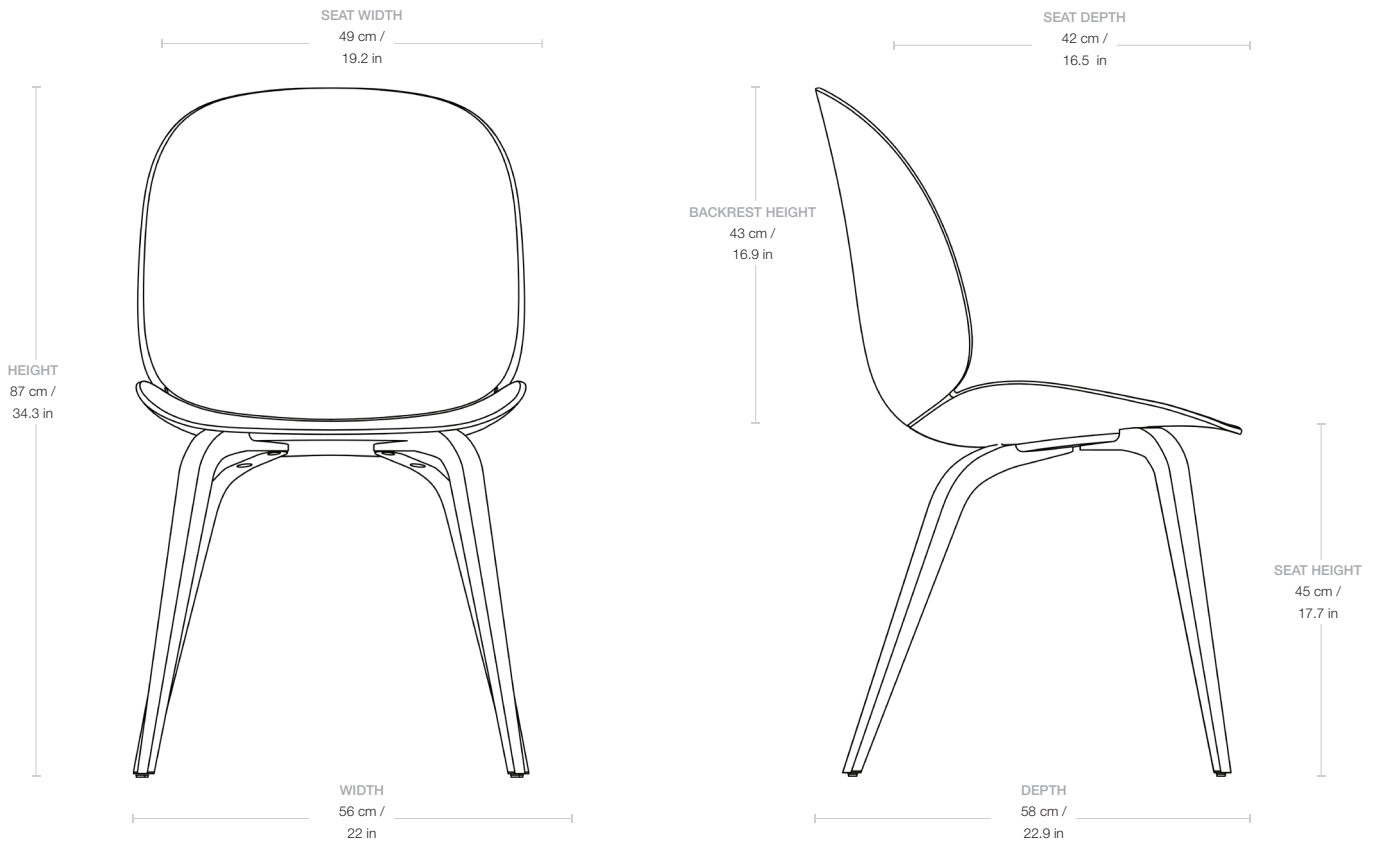

MATERIALS

PP, HDPE, STEEL

Dimensions

WIDTH	56 cm / 22 in
DEPTH	58 cm / 22.9 in
HEIGHT	87 cm / 34.3
SEAT WIDTH	49 cm / 19.2 in
SEAT DEPTH	42 cm / 16.5 in
SEAT HEIGHT	44 cm / 17.3 in
BACKREST HEIGHT	43 cm / 16.9 in

Glides

PLASTIC GLIDES	Included as standard
FELT GLIDES	Available on request

Beetle Dining Chair, Un-upholstered - Wood base

Designed by GamFratesi - 2013

ITEM NUMBER

10257

DESCRIPTION

With the introduction of the un-upholstered Beetle Chair, the collection has bloomed into a chair series with unlimited possibilities. The Beetle Chair is no longer only an upholstered chair but also available with a polypropylene plastic shell, giving it a lighter expression with notable durability at a lower price point. The chair's subtle matte texture offers a soft tactility where its outstanding sitting comfort is obtained. Thanks to the wide spectrum of colour and base options, the un-upholstered Beetle is an ideal solution for both formal and informal spaces alike. Mix and match between the seven harmonious colours to create a personal expression.

MATERIALS

PP, HDPE, WOOD

Dimensions

HEIGHT	87 cm / 34.3 in
WIDTH	56 cm / 22 in
DEPTH	58 cm / 22.9 in
SEAT WIDTH	49 cm / 19.2 in
SEAT DEPTH	42 cm / 16.5 in
SEAT HEIGHT	45 cm / 17.7 in
BACKREST HEIGHT	43 cm / 16.9 in

Weight

TOTAL WEIGHT	5.4 kg / 12 lbs
LEGS WEIGHT	1.8 kg / 4 lbs
SHELL WEIGHT	3.6 kg / 8 lbs

Packaging

NUMBER OF PARCELS	1
PACKAGING LENGTH	59 cm / 23.2 in
PACKAGING WIDTH	58 cm / 23 in
PACKAGING HEIGHT	92 cm / 36.2 in
PACKAGING WEIGHT	2.5 kg / 5.5 in
GROSS WEIGHT	7.9 kg / 17.4 in