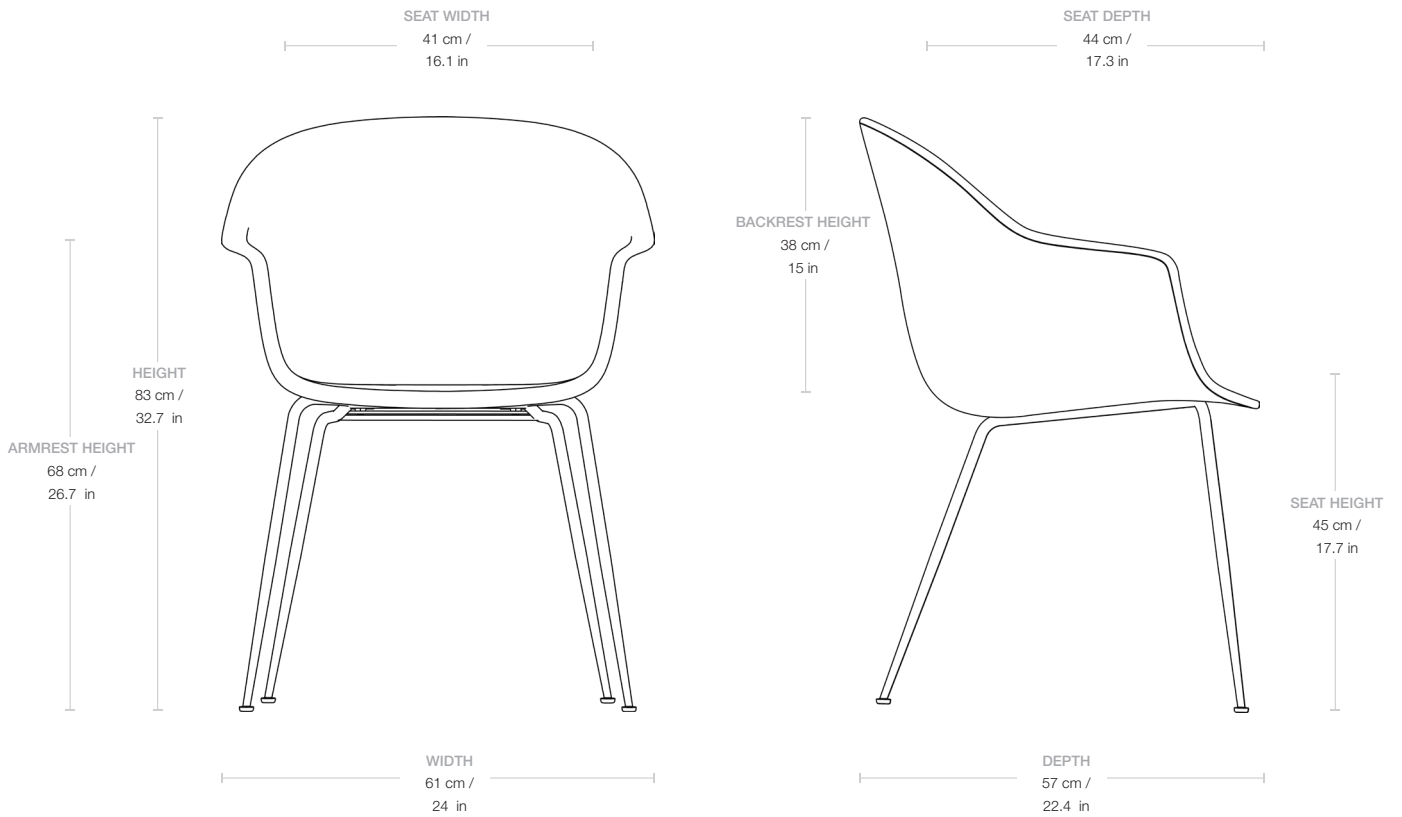

BASE FINISH

Antique Brass, Black, Black Chrome, Brass, Chrome

Dimensions

WIDTH	61 cm / 24 in
DEPTH	57 cm / 22.4 in
HEIGHT	83 cm / 32.6 in
SEAT WIDTH	41 cm / 16 in
SEAT DEPTH	44 cm / 17.3 in
SEAT HEIGHT	45 cm / 17.7 in
BACKREST HEIGHT	38 cm / 15 in
ARMREST HEIGHT	68 cm / 26.7 in

Weight

TOTAL WEIGHT	9.4 kg / 20.7 lbs
LEGS WEIGHT	2.2 kg / 4.9 lbs
SHELL WEIGHT	7.2 kg / 19 lbs

Upholstery Consumption

FABRIC

X 140 CM FABRIC WIDTH / X 55 IN FABRIC WIDTH

FABRIC CONSUMPTION	194 cm / 76 in
FULLY UPHOLSTERED, SAME PIPING	194 cm / 76 in
FULLY UPHOLSTERED, DIFFERENT PIPING	164 cm / 64.6 in
PIPING	29 cm / 11.4 in
FRONT UPHOLSTERED	126 cm / 49.6 in
BACK UPHOLSTERED	128 cm / 50.4 in

Materials & Finishes

BASE FINISH

Black stained beech, Oak, Smoked Oak, American Walnut

MATERIALS

Wood, CMHR foam, fabric upholstery

Dimensions

WIDTH	61 cm / 24 in
DEPTH	57 cm / 22.4 in
HEIGHT	83 cm / 32.6 in
SEAT WIDTH	41 cm / 16 in
SEAT DEPTH	44 cm / 17.3 in
SEAT HEIGHT	46 cm / 18.1 in
BACKREST HEIGHT	38 cm / 15 in
ARMREST HEIGHT	68 cm / 26.7 in