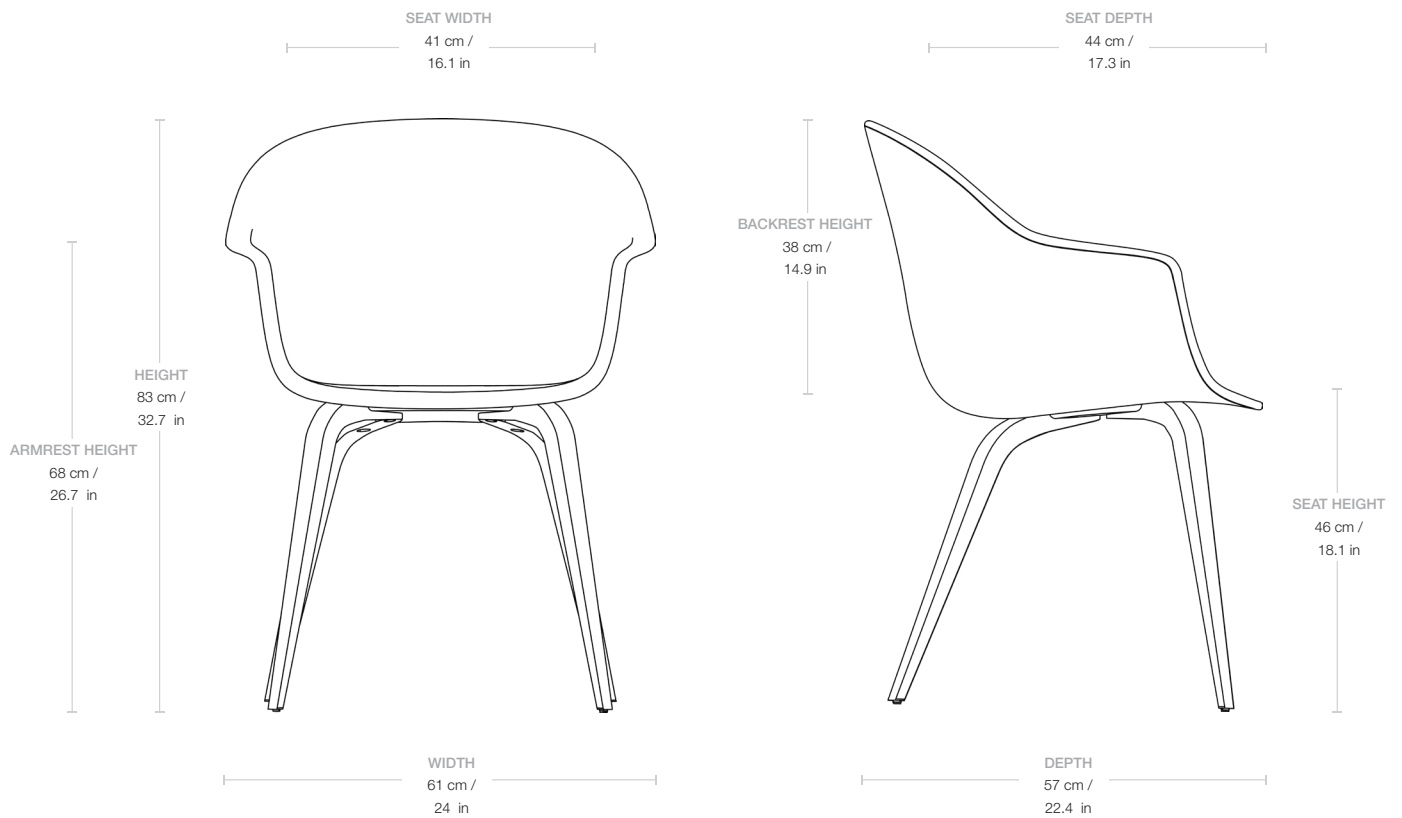

Materials & Finishes

BASE FINISH

Black stained beech, Oak, Smoked Oak, American Walnut

MATERIALS

Wood, CMHR foam, fabric upholstery

Dimensions

WIDTH	61 cm / 24 in
DEPTH	57 cm / 22.4 in
HEIGHT	83 cm / 32.6 in
SEAT WIDTH	41 cm / 16 in
SEAT DEPTH	44 cm / 17.3 in
SEAT HEIGHT	46 cm / 18.1 in
BACKREST HEIGHT	38 cm / 15 in
ARMREST HEIGHT	68 cm / 26.7 in

Weight

TOTAL WEIGHT	8.8 kg / 19.4 lbs
LEGS WEIGHT	2 kg / 4.4 lbs
SHELL WEIGHT	6.8 kg / 15 lbs

Upholstery Consumption

FABRIC

X 140 CM FABRIC WIDTH / X 55 IN FABRIC WIDTH

FABRIC

X 140 CM FABRIC WIDTH / X 55 IN FABRIC WIDTH