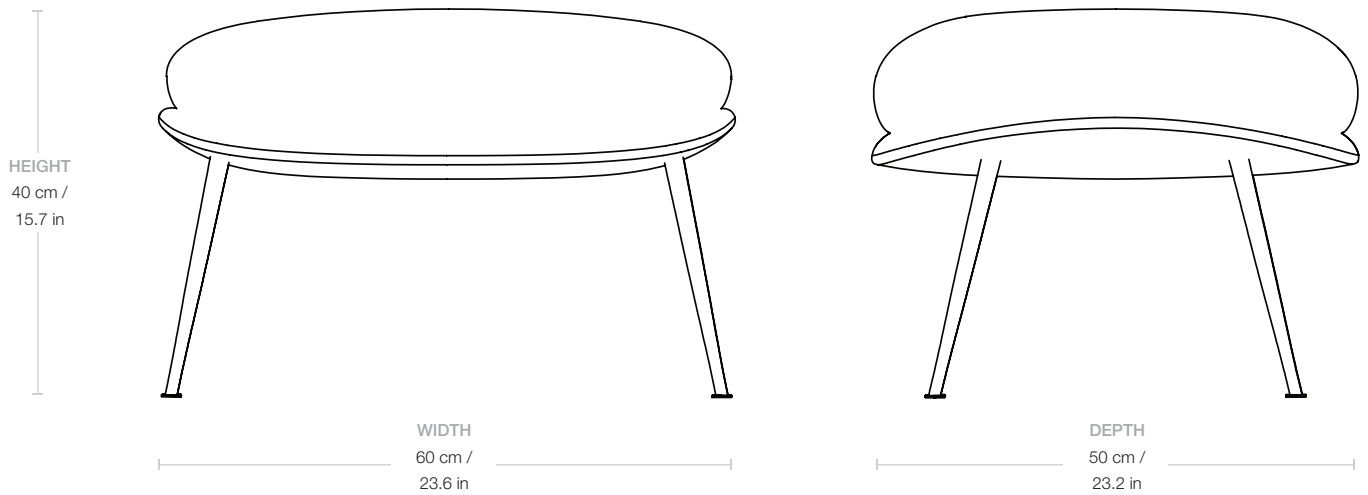


Bat Ottoman - Fully Upholstered - Conic base

Designed by GamFratesi - 2018

ITEM NUMBER 11477

DESCRIPTION With its sophisticated silhouette and exceptional softness, the Bat Ottoman elegantly compliments the Bat Lounge Chair. Speaking the same design language, the ottoman is created with a Scandinavian approach to crafts, simplicity and functionalism while also carrying a strong embedded story and associations expressed in a minimalist idiom.

Materials & Finishes

BASE FINISH Antique Brass, Black, Black Chrome, Brass

MATERIALS Steel, CMHR foam, polyester wadding, fabric or leather upholstery

Dimensions

WIDTH	60 cm / 23.6 in
DEPTH	50 cm / 23.2 in
HEIGHT	40 cm / 15.7 in

Weight

TOTAL WEIGHT	8 kg / 18 lbs
LEGS WEIGHT	2 kg / 4.4 lbs
SHELL WEIGHT	6 kg / 13.2 lbs

Upholstery Consumption

FABRIC

X 140 CM FABRIC WIDTH / X 55 IN FABRIC WIDTH

FABRIC CONSUMPTION	121 cm / 48 in
---------------------------	----------------

Packaging

NUMBER OF PARCELS	1
PACKAGING LENGTH	52 cm / 20.5 in
PACKAGING WIDTH	52 cm / 20.5 in
PACKAGING HEIGHT	69 cm / 27.2 in
PACKAGING WEIGHT	2 kg / 4.4 lbs
GROSS WEIGHT	10 kg / 22 lbs

Test & Certifications