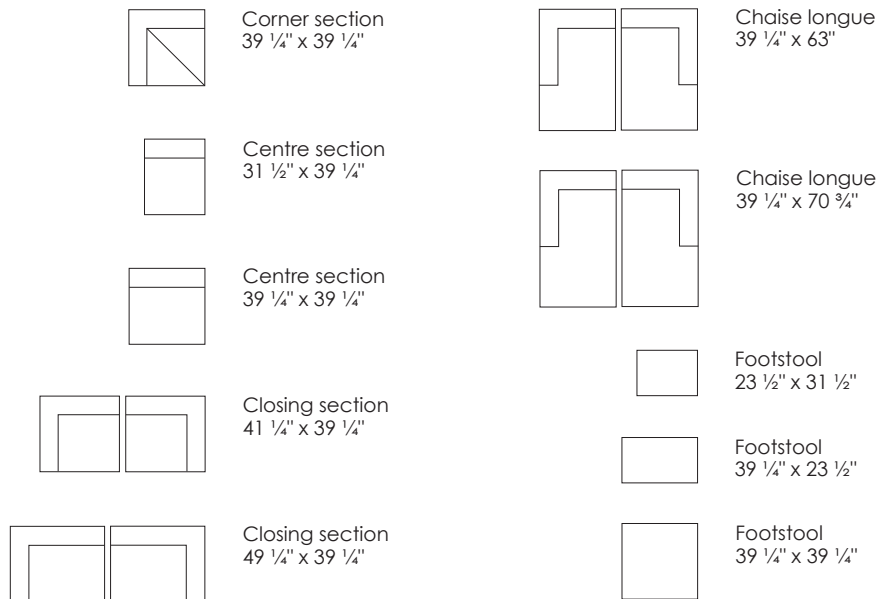

Model Baseline · Design by Jens Juul Eilersen

Arm height: 24" · Arm width: 9 1/2" · Total depth (frame): 39 1/4" · Seat depth: 20 1/2" · Seat height: 15 3/4" · Total height (frame): 24"

Corner section  
39 1/4" x 39 1/4"

Centre section  
31 1/2" x 39 1/4"

Centre section  
39 1/4" x 39 1/4"

Closing section  
41 1/4" x 39 1/4"

Closing section  
49 1/4" x 39 1/4"

Chaise longue  
39 1/4" x 63"

Chaise longue  
39 1/4" x 70 3/4"

Footstool  
23 1/2" x 31 1/2"

Footstool  
39 1/4" x 23 1/2"

Footstool  
39 1/4" x 39 1/4"

Scale 1:100

All overall dimensions correspond to frame sizes.

Model Baseline · Design by Jens Juul Eilersen

Arm height: 24" · Arm width: 9 1/2" · Total depth (frame): 39 1/4" · Seat depth: 20 1/2" · Seat height: 15 3/4" · Total height (frame): 24"

Scale 1:100

All overall dimensions correspond to frame sizes.