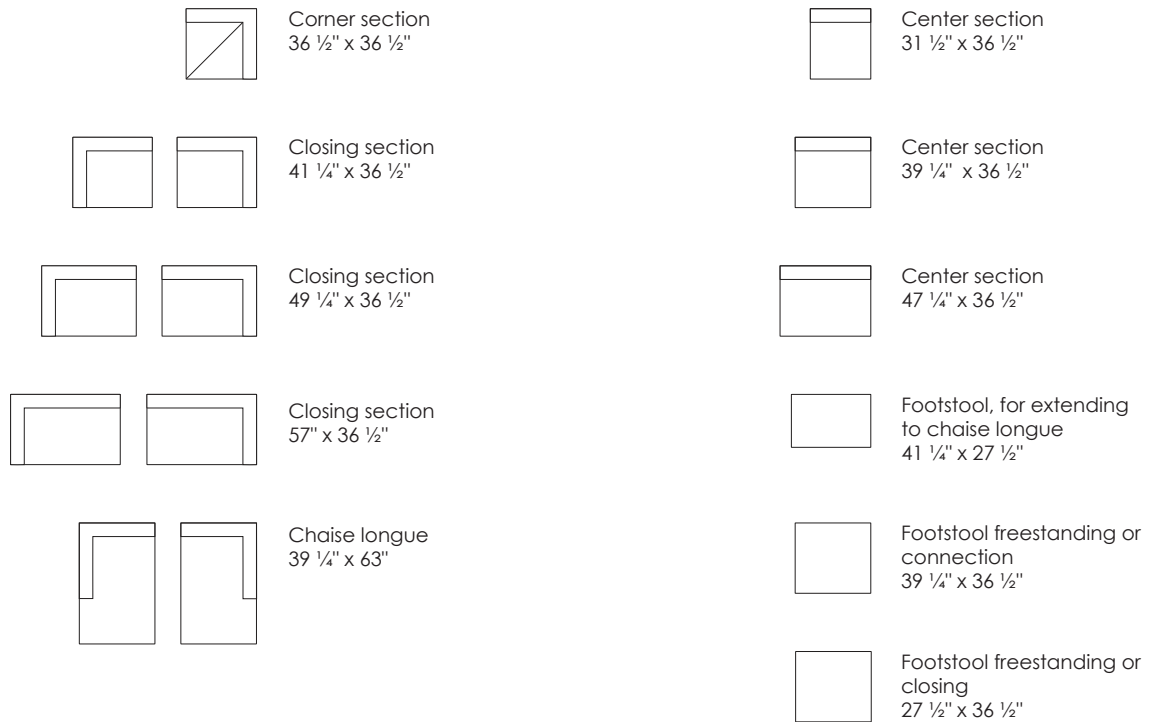

Model Bas · Design by Jens Juul Eilersen

Arm height: 21 ½" · Arm width: 7" · Total depth (frame): 36 ½" · Seat depth: 22" · Seat height: 15 ¾" · Total height (frame): 21 ½"

Scale 1:100  
All overall dimensions correspond to frame sizes.  
The drawings are not a detailed expression of how the final furniture appears.