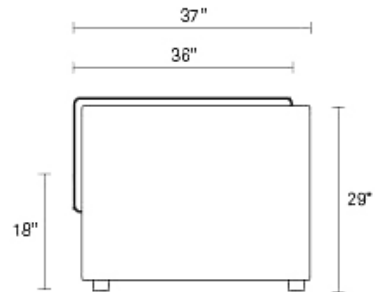

Bank 80" Sleeper Sofa

The stately proportions, piped cushions and generous seat depth of our Bank sofa with the added benefit of a sleeper. Shop the entire Bank Collection

LAVA

MINK VELVET

ROSTENKOWSKI
BLUE

SANFORD
LINEN

VERN GREY

Product Details

- Sturdy kiln-dried hardwood frame, doweled and corner blocked for added strength
- Comfortable and supportive high resiliency foam cushions
- Extra deep seat and lower profile lends a loungey and laidback feel
- Queen sized all-foam mattress comfortably accommodates overnight guests; Queen mattress: 60"W x 70"L
- Sleeper mattress construction features hypo-allergenic and mildew resistant fiber padding and high density foam top layers for added comfort; Quilted damask top cover and abrasion resistant fabric on bottom side
- Lava: 58% Polyester / 23% Olefin / 19% Acrylic | 21,000 Double Rubs
- Rostenkowski Blue: 80% Polyester / 20% Linen | 50,000 Double Rubs
- Sanford Linen: 63% Polyester / 37% Acrylic | 50,000 Double Rubs
- Vern Grey: 59% Polyester / 41% Acrylic | 51,000 Double Rubs
- Mink Velvet: 82% Polyester / 18% Cotton | 100,000 Double Rubs
- Ships fully assembled