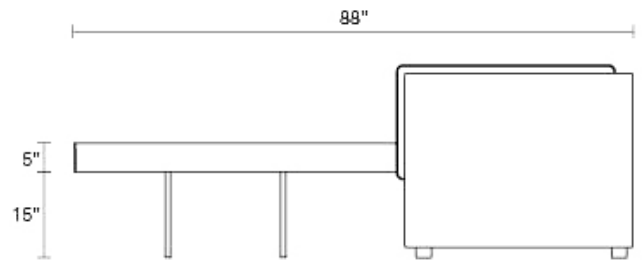

Bank 80" Sleeper Sofa

The stately proportions, piped cushions and generous seat depth of our Bank sofa with the added benefit of a sleeper. Shop the entire Bank Collection

LAVA

MINK VELVET

ROSTENKOWSKI
BLUE

SANFORD
LINEN

VERN GREY

Product Details

- Sturdy kiln-dried hardwood frame, doweled and corner blocked for added strength
- Comfortable and supportive high resiliency foam cushions
- Extra deep seat and lower profile lends a loungey and laidback feel
- Queen sized all-foam mattress comfortably accommodates overnight guests; Queen mattress: 60"W x 70"L
- Sleeper mattress construction features hypo-allergenic and mildew resistant fiber padding and high density foam top layers for added comfort; Quilted damask top cover and abrasion resistant fabric on bottom side
- Lava: 58% Polyester / 23% Olefin / 19% Acrylic | 21,000 Double Rubs
- Rostenkowski Blue: 80% Polyester / 20% Linen | 50,000 Double Rubs
- Sanford Linen: 63% Polyester / 37% Acrylic | 50,000 Double Rubs
- Vern Grey: 59% Polyester / 41% Acrylic | 51,000 Double Rubs
- Mink Velvet: 82% Polyester / 18% Cotton | 100,000 Double Rubs
- Ships fully assembled