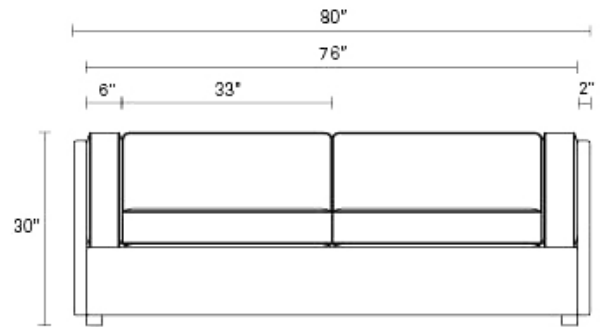

Bank 80" Sleeper Sofa

The stately proportions, piped cushions and generous seat depth of our Bank sofa with the added benefit of a sleeper. Shop the entire Bank Collection

LAVA

MINK VELVET

ROSTENKOWSKI
BLUE

SANFORD
LINEN

VERN GREY

Product Details

- Sturdy kiln-dried hardwood frame, doweled and corner blocked for added strength
- Comfortable and supportive high resiliency foam cushions
- Extra deep seat and lower profile lends a loungey and laidback feel
- Queen sized all-foam mattress comfortably accommodates overnight guests; Queen mattress: 60"W x 70"L
- Sleeper mattress construction features hypo-allergenic and mildew resistant fiber padding and high density foam top layers for added comfort; Quilted damask top cover and abrasion resistant fabric on bottom side
- Lava: 58% Polyester / 23% Olefin / 19% Acrylic | 21,000 Double Rubs
- Rostenkowski Blue: 80% Polyester / 20% Linen | 50,000 Double Rubs
- Sanford Linen: 63% Polyester / 37% Acrylic | 50,000 Double Rubs
- Vern Grey: 59% Polyester / 41% Acrylic | 51,000 Double Rubs
- Mink Velvet: 82% Polyester / 18% Cotton | 100,000 Double Rubs
- Ships fully assembled