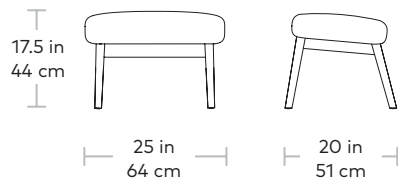

Baltic Ottoman **NEW**

Gus*

UPHOLSTERY > Fabric or Leather
LEGS > Solid Wood Finish

Meet the natural companion to our Baltic Lounge Chair. Compact and gently sloped, the Baltic Ottoman provides the ideal angle for your legs, ensuring comfort during marathon reading or napping sessions.