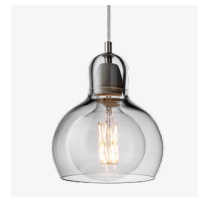

Mega Bulb ^{SR2}

Sofie Refer

2006

H: 23cm / 9in

Shade Ø: 18cm / 7.1in

Mega Bulb^{SR2}

Sofie Refer

2006

Product category

Pendant

Environment

Indoor

Material

Mouth blown glass, porcelain lamp holder, pvc or fabric cord.

Production process

The glass shade is mouth-blown and handcrafted.

Silver & PVC cord

Silver & Fabric cord

Gold & clear PVC cord

Gold & Fabric cord

→ Clear & clear PVC cord

Clear & Fabric cord

→ Silver & PVC cord

→ Silver & Fabric cord