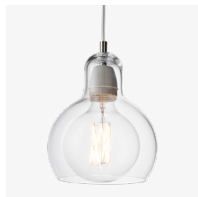

→ Clear & clear PVC cord