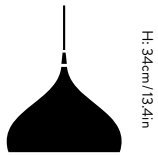

Spinning^{BH1-BH2}
Benjamin Hubert
2010

H: 45cm / 17.7in

Shade Ø: 25cm / 9.8in

Spinning^{BH1} Benjamin Hubert 2010

Product category

Pendant

Environment

Indoor

Material

Lacquered aluminium with 4 meter pvc cord

Production process

The shade is spun into shape from a single sheet of aluminium

Dimensions

Ø: 25cm / 9.8in, H: 45cm / 17.7in

Packaging dimensions

H: 52.0cm / 20.5in, W: 32.0cm / 12.6in,
D: 32.0cm / 12.6in

→ Stock item

Matt Black

Related products

BH2

→ Matt Black

&Tradition[®]

H: 34cm / 13.4in

Shade Ø: 40cm / 15.7in

The shade is spun into shape from a single sheet of aluminium

Dimensions

Ø: 40cm / 15.7in, H: 34cm / 13.4in

Packaging dimensions

H: 41.0cm / 16.1in, W: 49.0cm / 19.3in,
D: 49.0cm / 19.9in

Colli quantity

2 pc