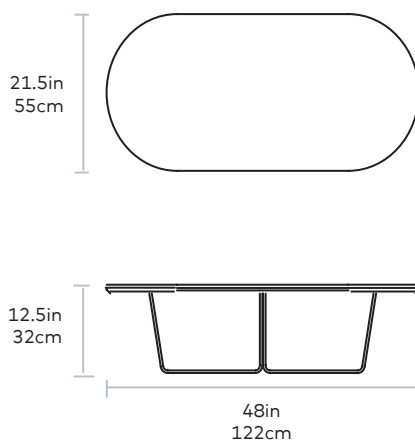

Array Coffee Table - Oval

Gus*

FRAME > Solid Metal Rod Base

FINISH > Laminate

The Array Coffee Table – Oval features an elegant, geometric base that repeats around a central axis to create a contemporary accent design. The capsule-shaped top has a beveled, exposed-ply edge and a durable, laminate surface. Part of the Array Table Series, it is designed to nest with the Array End Table.

To see all finish options visit
gusmodern.com

Array Coffee Table - Round

Gus*

FRAME > Solid Metal Rod Base

FINISH > Laminate

The Array Coffee Table features an elegant, geometric base that repeats around a central axis to create a contemporary accent design. The circular top has a beveled, exposed-ply edge and a durable, laminate surface. Designed to nest with the Array End Table.