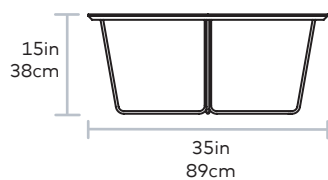

Array Coffee Table - Oval

Gus*

FRAME > Solid Metal Rod Base

FINISH > Laminate

The Array Coffee Table – Oval features an elegant, geometric base that repeats around a central axis to create a contemporary accent design. The capsule-shaped top has a beveled, exposed-ply edge and a durable, laminate surface. Part of the Array Table Series, it is designed to nest with the Array End Table.

To see all finish options visit
gusmodern.com

Array Coffee Table - Round

Gus*

FRAME > Solid Metal Rod Base

FINISH > Laminate

The Array Coffee Table features an elegant, geometric base that repeats around a central axis to create a contemporary accent design. The circular top has a beveled, exposed-ply edge and a durable, laminate surface. Designed to nest with the Array End Table.