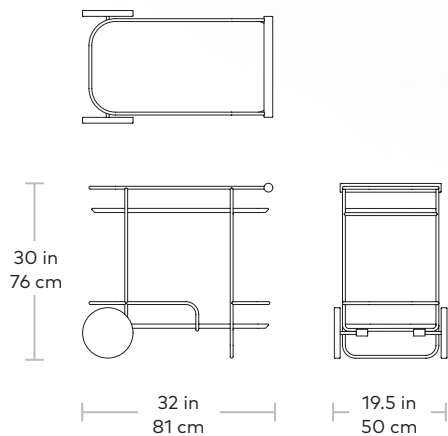

Arcade Bar Cart **NEW**

Gus*

FINISH > Plywood/ Blonde Ash
FRAME > Solid Metal Rod Steel

Meet the antidote to blah: the Arcade Bar Cart. Designed to hold your barware, flora and collectibles, this versatile piece is a true decorating hero. The geometric curved metal frame is balanced by rounded plywood shelves, giving the bar cart an Art Deco-inspired edge that will enliven your living room, kitchen or office. Plus, the solid wood handle and wheels make it easy to reposition whenever the mood strikes.