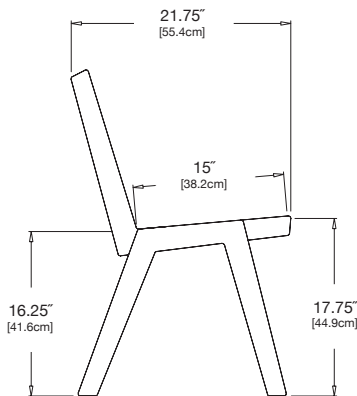

solid back:
AL-DC-(color code)

handle back:
AL-DCH-(color code)

*stack up to 4 chairs

charcoal: color code CG

black: color code BL

cloud: color code CW

leaf: color code LG

apple red: color code AR

driftwood: color code DW

navy blue: color code NB

sky: color code SB

sunset: color code OR

collection: alfresco

material: HDPE

dimensions: width: 18.75" (47.6cm)
depth: 21.75" (55.4cm)
height: 32.5" (82.4cm)

weight: 19 lbs (8.6kg)

pairs well with alfresco collection.

shipped flat packed
some assembly required

shipping dimensions: 22" x 22" x 4"
shipping weight: 22 lbs (10kg)