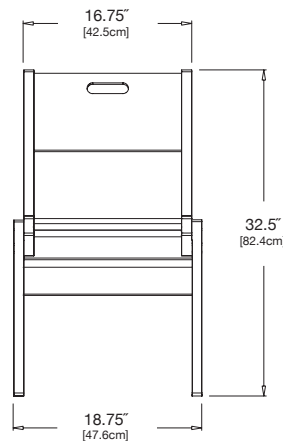

solid back:
AL-DC-(color code)

handle back:
AL-DCH-(color code)

*stack up to 4 chairs

charcoal: color code CG

black: color code BL

cloud: color code CW

leaf: color code LG

apple red: color code AR

driftwood: color code DW

navy blue: color code NB

sky: color code SB

sunset: color code OR

collection: alfresco

material: HDPE

dimensions: width: 18.75" (47.6cm)
depth: 21.75" (55.4cm)
height: 32.5" (82.4cm)

weight: 19 lbs (8.6kg)

pairs well with alfresco collection.

shipped flat packed
some assembly required

shipping dimensions: 22" x 22" x 4"
shipping weight: 22 lbs (10kg)