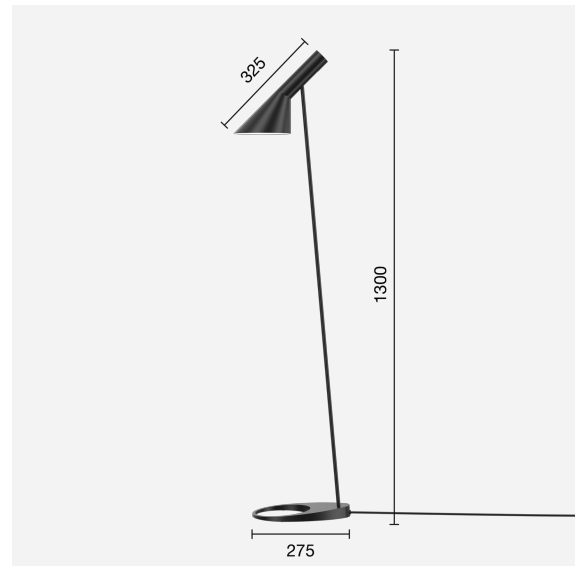

Class

Ingress protection IP20. Electric shock protection II.

Light source

1x20W E27-cbr />Max. diameter: 55 mm

Information

The white version is supplied with a white cable. The other versions are supplied with a black cable.

Product description

Terse and iconic design

A semi-conical fixture head.

An arm fixed to a round mounting box holds the fixture head.

Fixture head pivots to direct light as needed.

Different colour variants.

Base: cast zinc plated steel, 1.5mm (0.06") thick.

Switch: on/off, phenolic, on cord.

Socket: Porcelain, medium base for A-19, frosted envelope lamps.

Weight

Min: 3.329 kg Max: 3.542 kg

Finish

Aubergine, Black, Dark green, Dark grey, Light grey, Midnight blue, Pale petroleum, Rusty red, Stainless steel polished, White, Yellow ochre