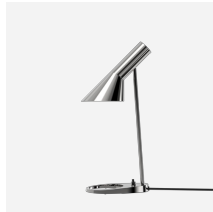

AJ FLOOR

The fixture emits downward directed light. The angle of the shade can be adjusted to optimize light distribution. The shade is painted white on the inside to ensure a soft comfortable light.

Arne Jacobsen

Finish

Stainless Steel, polished. White, Black, Aubergine, Dark Green, Dark Grey, Light Grey, Midnight Blue, Pale Petroleum, Rusty Red, Yellow Ochre, wet painted.

Materials

Shade: Spun steel or stainless steel. Base: Die cast zinc or stainless steel. Stem: Steel or stainless steel.

Related products

AJ Table

AJ Wall

AJ 50 Wall

AJ Royal

AJ Mini Table

AJ Garden Bollard

AJ Oxford Table Lamp

Product description

Terse and iconic design

A semi-conical fixture head.

An arm fixed to a round mounting box holds the fixture head.

Fixture head pivots to direct light as needed.

Different colour variants.