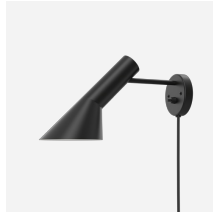

Product info

Information

The white version is supplied with a white cable. The other versions are supplied with a black cable.

Mounting

Cable type: Plastic cord with plug. Cable length: 2.4m. Light control: On/Off switch on cord.

Finish

Stainless Steel, polished. White, Black, Aubergine, Dark Green, Dark Grey, Light Grey, Midnight Blue, Pale Petroleum, Rusty Red, Yellow Ochre, wet painted.

Materials

Shade: Spun steel or stainless steel. Base: Die cast zinc or stainless steel. Stem: Steel or stainless steel.

Class

Ingress protection IP20. Electric shock protection II.

Light source

1x20W E27-cbr />Max. diameter: 55 mm

Information

The white version is supplied with a white cable. The other versions are supplied with a black cable.

Related products

AJ Wall