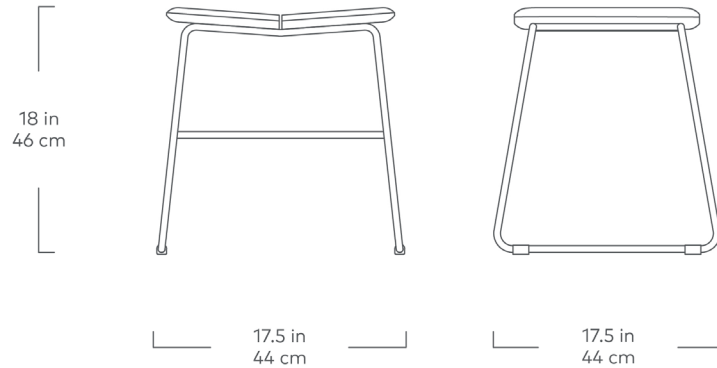

Aero Dining Stool

FRAME

Swan

Sage

Black

SEAT

Natural
Ash

Taking cues from contemporary Scandinavian design, the Aero Stool features a gently rounded chamfered seat made from two perfectly balanced pieces of solid FSC®-certified Ash wood set atop an airy, curved metal frame. Playful and lightweight, the dining stool moonlights as extra seating for bustling living rooms. Choose from three of-the-moment shades that will breathe life into your decor. Also available as a Counter Stool and Bar Stool.

Aero Dining Stool

- Standard 18" height.
- Oil-based clear coat finish on seat.
- Seat is solid 100% FSC®-Certified ash in support of responsible forest management (FSC® 092551).
- Powder-coated curved frame is bench-made from solid, round steel.
- Ergonomic footrest adds functional style and increases stability.
- Plastic bumpers on legs to protect hardwood floors.
- Wood is a natural material, with variations in grain pattern and colour that make each design unique.