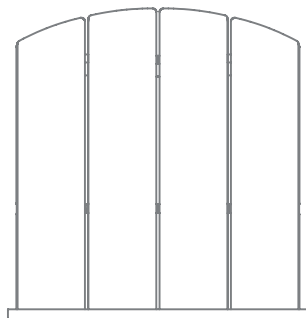

**black:** color code BL

**cloud:** color code CW

**leaf:** color code LG

**apple red:** color code AR

back options:

flat

curve

**driftwood:** color code DW

### compact

curve rocker  
SKU: AD-4SCR-(color code)

flat rocker  
SKU: AD-4SFR-(color code)

**dimensions:**  
width: 28.5" (72.4cm)  
depth: 34.75" (88.1cm)  
height: 33.25" (84.2cm)  
seat depth: 17.75" (45.1cm)

### tall

curve tall  
SKU: AD-4SCT-(color code)

flat tall  
SKU: AD-4SFT-(color code)

**dimensions:**  
width: 30" (76.2cm)  
depth: 37.75" (94.3cm)  
height: 37.25" (94.1cm)  
seat depth: 19" (48.1cm)

**weight:**  
49 lbs (22.2kg)

### rocker

curve rocker  
SKU: AD-4SCR-(color code)

flat rocker  
SKU: AD-4SFR-(color code)

**dimensions:**  
width: 30" (76.2cm)  
depth: 36" (91.1cm)  
height: 37" (93.7cm)  
seat depth: 19" (48.1cm)

**weight:**  
52 lbs (23.6kg)