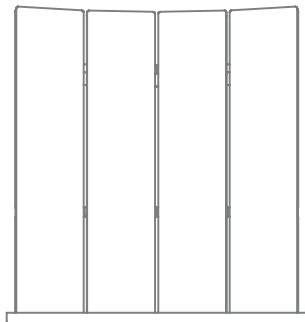

**black:** color code BL

**cloud:** color code CW

**leaf:** color code LG

**apple red:** color code AR

back options:

flat

curve

**driftwood:** color code DW

### compact

curve rocker  
SKU: AD-4SCR-(color code)

flat rocker  
SKU: AD-4SFR-(color code)

**dimensions:**  
width: 28.5" (72.4cm)  
depth: 34.75" (88.1cm)  
height: 33.25" (84.2cm)  
seat depth: 17.75" (45.1cm)

### tall

curve tall  
SKU: AD-4SCT-(color code)

flat tall  
SKU: AD-4SFT-(color code)

**dimensions:**  
width: 30" (76.2cm)  
depth: 37.75" (94.3cm)  
height: 37.25" (94.1cm)  
seat depth: 19" (48.1cm)

**weight:**  
49 lbs (22.2kg)

### rocker

curve rocker  
SKU: AD-4SCR-(color code)

flat rocker  
SKU: AD-4SFR-(color code)

**dimensions:**  
width: 30" (76.2cm)  
depth: 36" (91.1cm)  
height: 37" (93.7cm)  
seat depth: 19" (48.1cm)

**weight:**  
52 lbs (23.6kg)