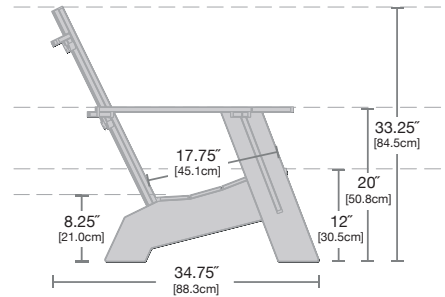

shipping dimensions: 30" × 6" × 30"
shipping weight: 53 lbs (24.0kg)

tall