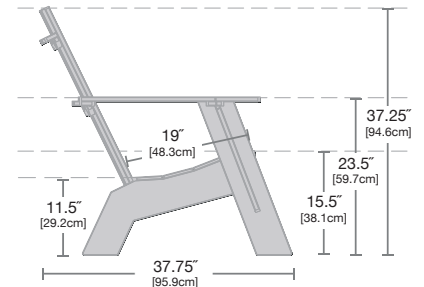

### compact

curve rocker  
SKU: AD-4SCR-(color code)

flat rocker  
SKU: AD-4SFR-(color code)

**dimensions:**  
width: 28.5" (72.4cm)  
depth: 34.75" (88.1cm)  
height: 33.25" (84.2cm)  
seat depth: 17.75" (45.1cm)

### tall

curve tall  
SKU: AD-4SCT-(color code)

flat tall  
SKU: AD-4SFT-(color code)

**dimensions:**  
width: 30" (76.2cm)  
depth: 37.75" (94.3cm)  
height: 37.25" (94.1cm)  
seat depth: 19" (48.1cm)

**weight:**  
49 lbs (22.2kg)

**use with:**  
4 slat tall ottoman

**shipping dimensions:** 30" × 6" × 30"

### rocker

curve rocker  
SKU: AD-4SCR-(color code)

flat rocker  
SKU: AD-4SFR-(color code)

**dimensions:**  
width: 30" (76.2cm)  
depth: 36" (91.1cm)  
height: 37" (93.7cm)  
seat depth: 19" (48.1cm)

**weight:**  
52 lbs (23.6kg)