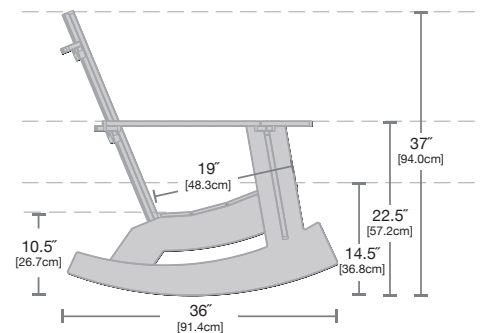

### tall

curve tall  
SKU: AD-4SCT-(color code)

flat tall  
SKU: AD-4SFT-(color code)

**dimensions:**  
width: 30" (76.2cm)  
depth: 37.75" (94.3cm)  
height: 37.25" (94.1cm)  
seat depth: 19" (48.1cm)

**weight:**  
49 lbs (22.2kg)

**use with:**  
4 slat tall ottoman

**shipping dimensions:** 30" × 6" × 30"

### rocker

curve rocker  
SKU: AD-4SCR-(color code)

flat rocker  
SKU: AD-4SFR-(color code)

**dimensions:**  
width: 30" (76.2cm)  
depth: 36" (91.1cm)  
height: 37" (93.7cm)  
seat depth: 19" (48.1cm)

**weight:**  
52 lbs (23.6kg)

**use with:**  
adirondack side table

**shipping dimensions:** 36" × 8" × 30"  
**shipping weight:** 60 lbs (27.2kg)