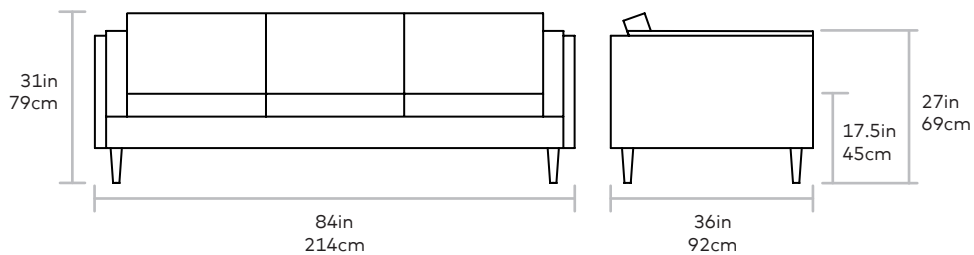

Adelaide Sofa

Seat Depth 23in | 59cm

UPHOLSTERY > Fabric
LEGS > Solid Wood Walnut Finish

The Adelaide Sofa is a classic club sofa frame that harkens back to Mid-century archetypes. Structured side cushions lend a vintage look, and provide added comfort. The solid, tapered-wood legs can be easily removed and reattached, allowing this sofa to fit through tight spaces. The sofa frame and legs are FSC-Certified wood, in support of responsible forest management.