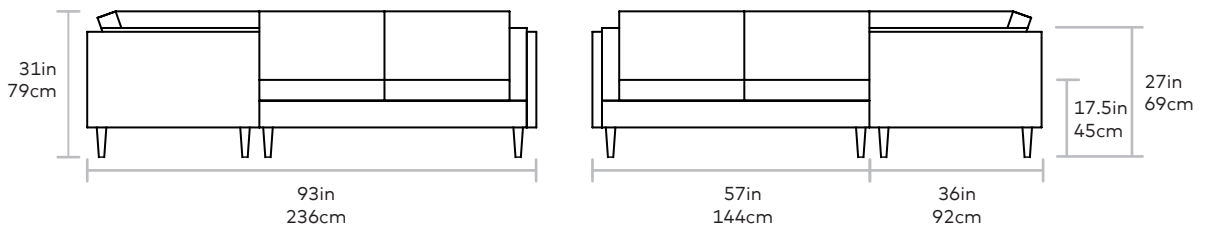

Adelaide Bi-Sectional

Seat Depth 23in | 59cm

UPHOLSTERY > Fabric
LEGS > Solid Wood Walnut Finish

The Adelaide Bi-Sectional is a classic, symmetrical design that harkens back to Mid-century archetypes. Structured side cushions lend a vintage look, and provide added comfort. The solid, tapered-wood legs can be easily removed and reattached, allowing this sectional to fit through tight spaces. The sofa frame and legs are FSC-Certified wood, in support of responsible forest management.