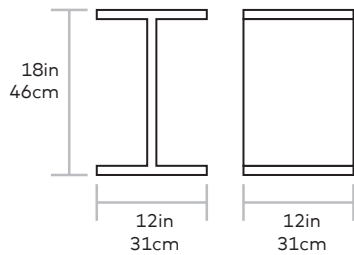

Acrylic I-Beam Table

Gus*

MATERIAL > Translucent Acrylic

The design of this table was inspired by the profile of steel I-Beam construction girders. Crafted from three 1" thick clear acrylic panels, the Acrylic I-Beam Table reflects and scatters light to create an elegant and truly modern accent.