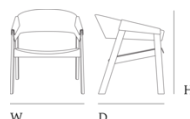

Spare Parts

Pre-mounted plastic glides included. Felt and plastic glides can be purchased separately.

Spare parts are available throughout the warranty period from the date of purchase of the product. For any inquiries, please contact customer@muuto.com

Cover Lounge Chair

Dimensions

Height:	70,7 cm / 27.8"
Width:	66,3 cm / 26.1"
Depth:	61,2 cm / 24.1"
Seat Height:	38,1 cm / 15"

Ready-to-Ship

Refine Leather Cognac/Oak
Refine Leather Black/Black
Stained Dark Brown
Oak - PU Lacquer
Remix 123/Grey - PU Lacquer
Refine Leather Black/Stained Dark Brown