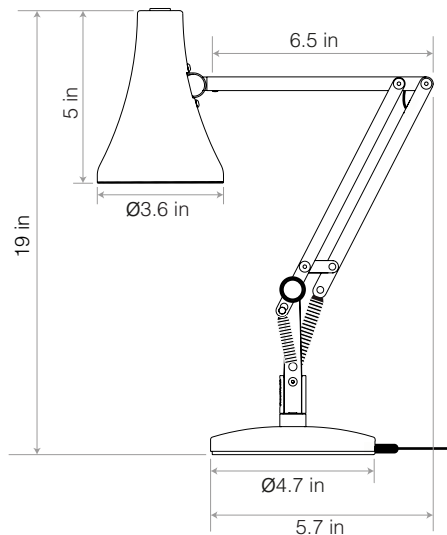

90 Mini Mini Desk Lamp

90 Mini Mini Collection | Technical Sheet

ANGLEPOISE®
Abandon Darkness.

Launched In 2012 | Designed by George Carwardine

Max Horizontal Reach 15 in
Max Vertical Reach 20.5 in

Product

Not recommended for hard contract environments. Please contact your sales manager for more information about contract usage.

Description

Offspring of the ever-popular 1970's Model 90 Anglepoise, our 90 Mini Mini light has all the functionality and personality of a traditional Anglepoise wrapped up in its tiny form. Put this hyper-flexible little light into any position and it will strike the pose that you choose. The LED module integrated into the shade provides a dimmable light source, neatly side-stepping the hassle of bulb replacement. And at 38cm at full stretch, it fits just about anywhere you can think of. Simply plug into a wall socket, portable charger or laptop and you're good to go.

Materials

- Anodised or matt paint finish
- Aluminium shade, arms and base cover
- Chrome plated and polycarbonate fittings
- Cast iron base
- IP20 rating

Dimensions

- Shade diameter: 3.6in
- Shade height: 5in
- Max reach: 15in (from base to shade)
- Base diameter: 4.7in
- Cable length: 59in
- Lamp Packaging (L x W x H): 6.3in x 6.3in x 9.3in
- Lamp Packaged Weight: 3.5lbs