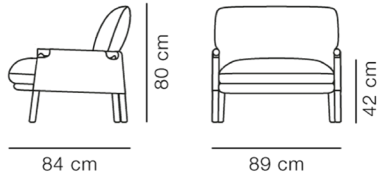

COUNTRY OF ORIGIN

DK

FABRIC- & LEATHER CONSUMPTION

Fabric: 3,2 m

DIMENSIONS

Weight: 30 kg

PACKAGING INFORMATION

L: 90 cm, W: 97 cm, H: 80 cm,