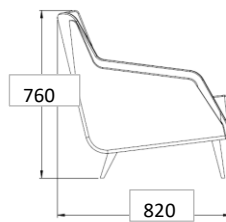

FACTS

MEASUREMENT - W x D x H mm

Sitting height: 300 mm
Seat width: 1190 mm
Seat depth: 530 mm
Seat height: 380 mm
Chair width: 1430 mm
Chair depth: 820 mm
Chair height: 760 mm
Armrest height: 530 mm

WEIGHT ITEM

35 kg

PACKAGING TYPE

Cardboard box

PACKAGING MEASUREMENT - L x W x H CM

145 x 84 x 80 cm

WEIGHT PACKAGING - MATERIAL TYPE

- Delivery note
- Cardboard box, FEFCO quality EB85BB
- Cardboard extra bottom
- Polybag PE
- LD-EPE foam protector
- Strapping

WEIGHT PACKAGING - TOTAL

5 kg

NUMBER OF PARCELS

1 pcs.