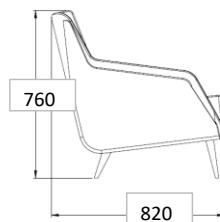

FACTS

MEASUREMENT - W x D x H mm

Sitting height: 300 mm
Seat width: 1600 mm
Seat depth: 530 mm
Seat height: 380 mm
Chair width: 1840 mm
Chair depth: 820 mm
Chair height: 760 mm
Armrest height: 530 mm

WEIGHT ITEM

40 kg

PACKAGING TYPE

Cardboard box

PACKAGING MEASUREMENT - L x W x H CM

1860 x 84 x 80 cm

WEIGHT PACKAGING - MATERIAL TYPE

- Delivery note
- Cardboard box, FEFCO quality EB85BB
- Cardboard extra bottom
- Polybag PE
- LD-EPE foam protector
- Strapping

WEIGHT PACKAGING - TOTAL

9.2 kg

NUMBER OF PARCELS

1 pcs.