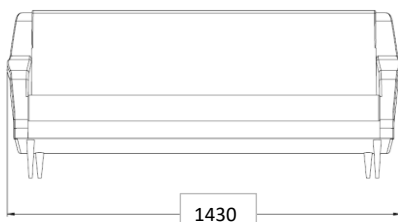

CHAIR VERSION

Order item - look for part number in the pricelist.

The series consists of the following:

- **CDC.2 Sofa**
- **CDC.1 Lounge chair**