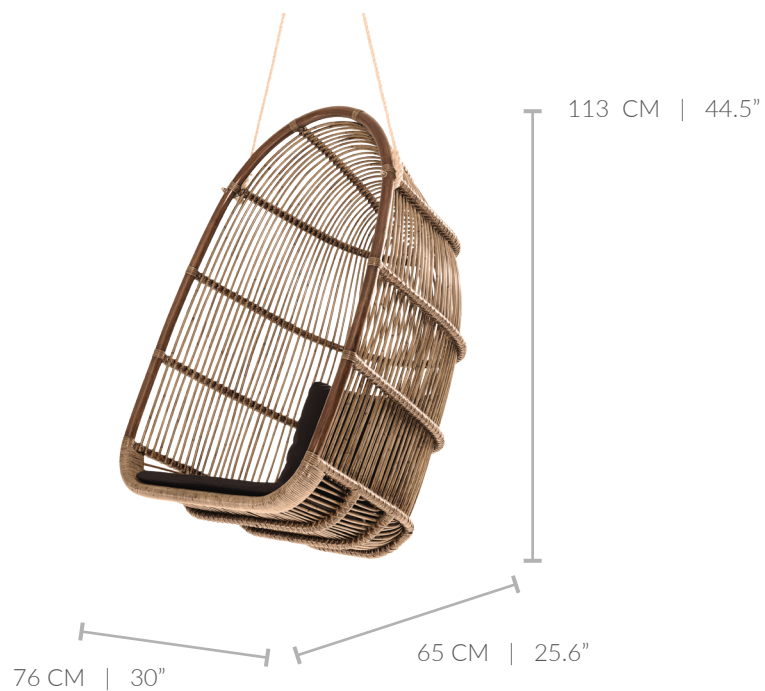

Product datasheet

NAME: RENOIR SWING
SKU NO: 3080
DESIGNER: SIKA-DESIGN
COLLECTION: ORIGINALS
MATERIAL: RATTAN
USAGE: INDOOR
CUSHION: SOLD SEPARATELY
SPRING INCLUDED

Sika·Design[®]
HANDMADE FURNITURE

Dimensions