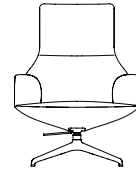

Circa Swivel Chair

Circa Highback Swivel Chair
CIR002HBSB
 W 80cm D 76cm H 105cm
 W 31½" D 30" H 41¼"

Circa Highback Swivel Chair with Armrests
CIR002HBARSB
 W 80cm D 76cm H 105cm
 W 33½" D 30" H 41¼"

Circa Swivel Chair
CIR002SB
 W 80cm D 76cm H 76cm
 W 31½" D 30" H 30"

Circa Swivel Chair with Armrests
CIR002ARSB
 W 80cm D 76cm H 76cm
 W 31½" D 30" H 30"

Seat height : 38cm / 15"

Metal Base - Chrome / Matte Black
 Upholstery - Fabric / Leather

**BEN
 SEN**

Circa Swivel is a delicate accompaniment that completes any setting. It features highback and lowback options, comes with or without arms, a five-star swivel base, reclining seat, and removable cover.