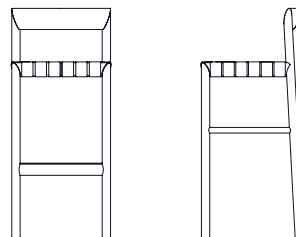

**Stax Counter Stool
& Bar Stool**

Stax Counter Stool STX103
 W 44cm D 44.5cm H 88cm / W 17¼" D 17½" H 34½"
 Seat height - 64cm / 25¼"
 Foot rail height - 19.5cm / 7½"

Stax Bar Stool STX102
 W 44cm D 45cm H 102cm / W 17¼" D 17¾" H 40¼"
 Seat height - 78.5cm / 30¾"
 Foot rail height - 33.5cm / 13¼"

Stax Counter Stool w/Webbing STX103WS
 W 44cm D 44.5cm H 88cm / W 17¼" D 17½" H 34½"
 Seat height - 64cm / 25¼"
 Foot rail height - 19.5cm / 7½"

Stax Bar Stool w/Webbing STX102WS
 W 44cm D 45cm H 102cm / W 17¼" D 17¾" H 40¼"
 Seat height - 78.5cm / 30¾"
 Foot rail height - 33.5cm / 13¼"

Frame - Ash / Black Ash / Oak / Walnut (Stained Ash)
 Upholstered Seat - Fabric / Leather
 Webbing Seat - Black / Grey / Navy

**BEN
 SEN**

Using an amalgam of traditional woodworking techniques and cutting-edge technology, the Stax stool emerges as a beautiful piece of solid wood furniture. The ovoid mitered corners at the stool apex provide a unique aesthetic detail and transition to a gentle curve of the continuous wood grain backrest.