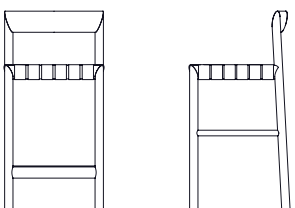

**Stax Counter Stool
& Bar Stool**

Stax Counter Stool STX103
 W 44cm D 44.5cm H 88cm / W 17¼" D 17½" H 34½"
 Seat height - 64cm / 25¼"
 Foot rail height - 19.5cm / 7½"

Stax Bar Stool STX102
 W 44cm D 45cm H 102cm / W 17¼" D 17¾" H 40¼"
 Seat height - 78.5cm / 30¾"
 Foot rail height - 33.5cm / 13¼"

Stax Counter Stool w/Webbing STX103WS
 W 44cm D 44.5cm H 88cm / W 17¼" D 17½" H 34½"
 Seat height - 64cm / 25¼"
 Foot rail height - 19.5cm / 7½"

Stax Bar Stool w/Webbing STX102WS
 W 44cm D 45cm H 102cm / W 17¼" D 17¾" H 40¼"
 Seat height - 78.5cm / 30¾"
 Foot rail height - 33.5cm / 13¼"

Frame - Ash / Black Ash / Oak / Walnut (Stained Ash)
 Upholstered Seat - Fabric / Leather
 Webbing Seat - Black / Grey / Navy

**BEN
 SEN**

Using an amalgam of traditional woodworking techniques and cutting-edge technology, the Stax stool emerges as a beautiful piece of solid wood furniture. The ovoid mitered corners at the stool apex provide a unique aesthetic detail and transition to a gentle curve of the continuous wood grain backrest.