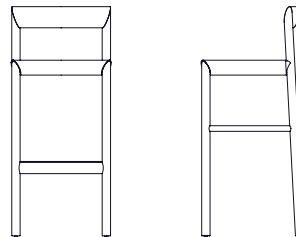

**Stax Counter Stool
& Bar Stool**

Stax Counter Stool STX103
 W 44cm D 44.5cm H 88cm / W 17¼" D 17½" H 34½"
 Seat height - 64cm / 25¼"
 Foot rail height - 19.5cm / 7½"

Stax Bar Stool STX102
 W 44cm D 45cm H 102cm / W 17¼" D 17¾" H 40¼"
 Seat height - 78.5cm / 30¾"
 Foot rail height - 33.5cm / 13¼"

Stax Counter Stool w/Webbing STX103WS
 W 44cm D 44.5cm H 88cm / W 17¼" D 17½" H 34½"
 Seat height - 64cm / 25¼"
 Foot rail height - 19.5cm / 7½"

Stax Bar Stool w/Webbing STX102WS
 W 44cm D 45cm H 102cm / W 17¼" D 17¾" H 40¼"
 Seat height - 78.5cm / 30¾"
 Foot rail height - 33.5cm / 13¼"

Frame - Ash / Black Ash / Oak / Walnut (Stained Ash)
 Upholstered Seat - Fabric / Leather
 Webbing Seat - Black / Grey / Navy

**BEN
 SEN**

Using an amalgam of traditional woodworking techniques and cutting-edge technology, the Stax stool emerges as a beautiful piece of solid wood furniture. The ovoid mitered corners at the stool apex provide a unique aesthetic detail and transition to a gentle curve of the continuous wood grain backrest.