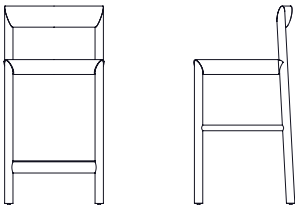

**Stax Counter Stool
& Bar Stool**

Stax Counter Stool STX103
 W 44cm D 44.5cm H 88cm / W 17¼" D 17½" H 34½"
 Seat height - 64cm / 25¼"
 Foot rail height - 19.5cm / 7½"

Stax Bar Stool STX102
 W 44cm D 45cm H 102cm / W 17¼" D 17¾" H 40¼"
 Seat height - 78.5cm / 30¾"
 Foot rail height - 33.5cm / 13¼"

Stax Counter Stool w/Webbing STX103WS
 W 44cm D 44.5cm H 88cm / W 17¼" D 17½" H 34½"
 Seat height - 64cm / 25¼"
 Foot rail height - 19.5cm / 7½"

Stax Bar Stool w/Webbing STX102WS
 W 44cm D 45cm H 102cm / W 17¼" D 17¾" H 40¼"
 Seat height - 78.5cm / 30¾"
 Foot rail height - 33.5cm / 13¼"

Frame - Ash / Black Ash / Oak / Walnut (Stained Ash)
 Upholstered Seat - Fabric / Leather
 Webbing Seat - Black / Grey / Navy

**BEN
 SEN**

Using an amalgam of traditional woodworking techniques and cutting-edge technology, the Stax stool emerges as a beautiful piece of solid wood furniture. The ovoid mitered corners at the stool apex provide a unique aesthetic detail and transition to a gentle curve of the continuous wood grain backrest.