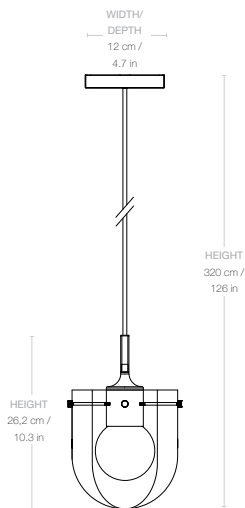

Black textile

Dimensions

LAMP WIDTH

17 cm / 6.7 in

LAMP DEPTH

17 cm / 6.7 in

LAMP HEIGHT

26,2 / 8.3 in

SHADE WIDTH

16 cm / 6.2 in

SHADE DEPTH

16 cm / 6.2 in

SHADE HEIGHT

18 cm / 7 in

CANOPY WIDTH

12 cm / 4.7 in

CANOPY DEPTH

12 cm / 4.7 in

CANOPY HEIGHT

2 cm / 3.9 in

CABLE LENGTH

320 cm / 3.9 in

Weight

TOTAL WEIGHT

2,2 kg / 4.8 lbs

SHADE WEIGHT

1,2 kg / 2.6 lbs

BASE WEIGHT

1 kg / 2.2 lbs

Number of parcels	1
PACKAGING LENGTH	43 cm / 16.9 in
PACKAGING WIDTH	21,5 cm / 8.5 in
PACKAGING HEIGHT	27,5 cm / 10.8 in
PACKAGING WEIGHT	1,6 kg / 3.5 lbs
GROSS WEIGHT	3,8 kg / 8.3 lbs