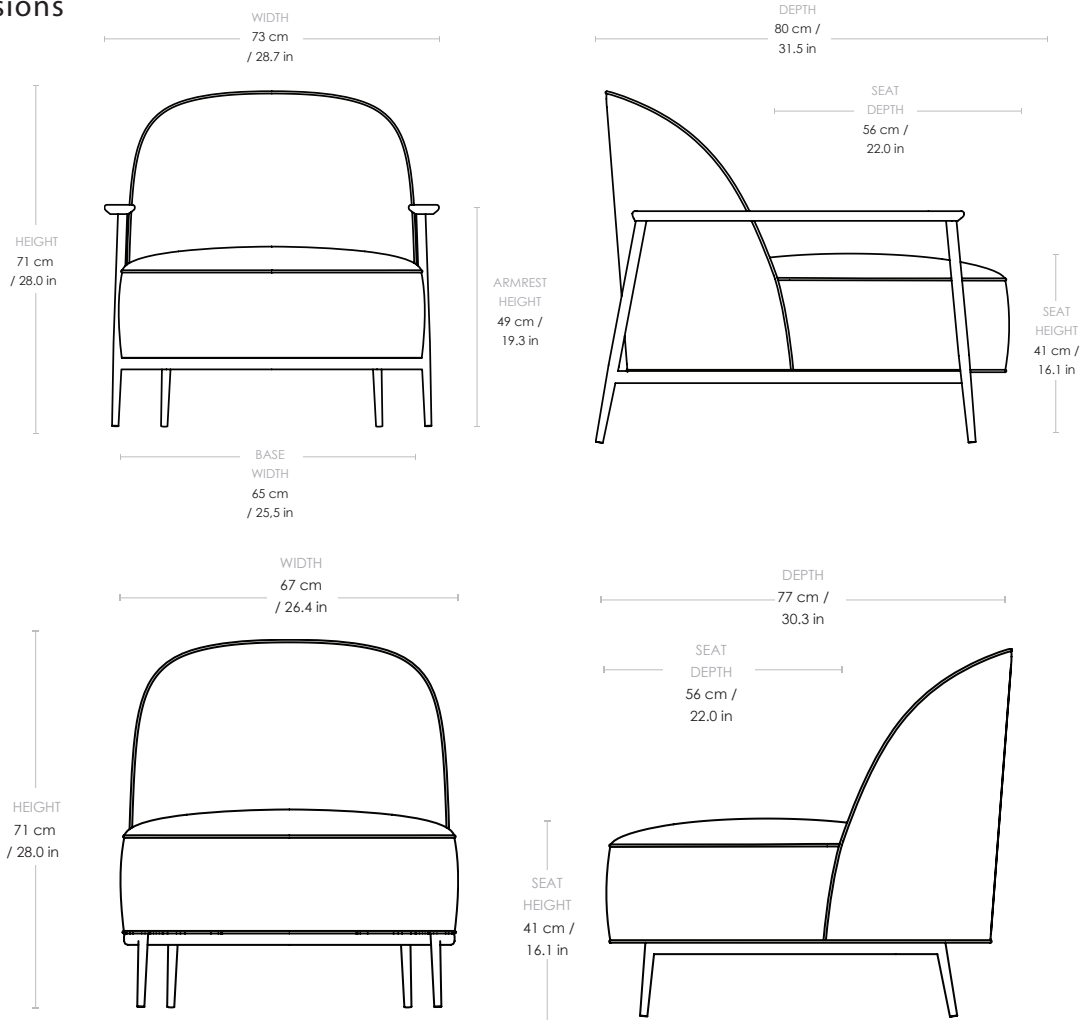

Dimensions

HEIGHT	71 cm / 28.0 in
WIDTH	67 cm / 26.4 in - without armrests
	73 cm / 28.7 in - with armrests
DEPTH	77 cm / 30.3 in - without armrests
	80 cm / 31.5 in - with armrests
SEAT WIDTH	67 cm / 26.4 in
SEAT DEPTH	56 cm / 22.0 in
SEAT HEIGHT	41 cm / 16.1 in
(ARMREST HEIGHT)	49 cm / 19.3 in

Weight

TOTAL WEIGHT	19 kg / 41.9 lbs - without armrests
	20 kg / 44.1 lbs - with armrests

Upholstery Consumption

FABRIC CONSUMPTION	260 cm (x149 cm fabric width) / 102.4 in (x55.1 in fabric width)
LEATHER CONSUMPTION	3.5 m ² / 37.7 ft ²