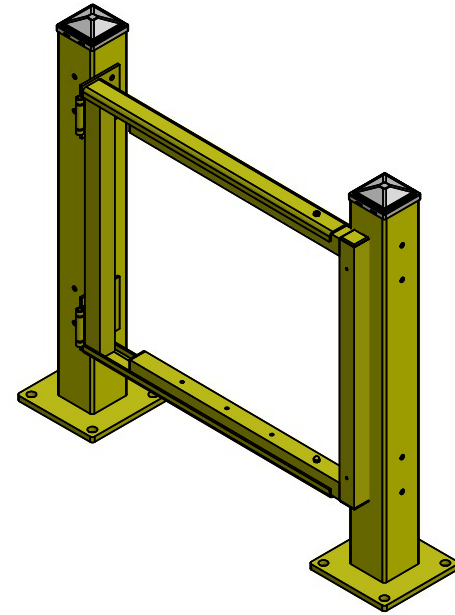

# RR-SG-3654A - Pedestrian Swing Gate

Adjusts to cover up to 52".  
Right or Left hand opening.

TITLE:

Pedestrian  
Gate

SIZE  
**A**

DWG. NO.  
RR-SG-3654A

REV  
**A**

SCALE: NTS

WEIGHT: 36 LBS

SHEET 1 OF 1

[quotes@rhinorails.com](mailto:quotes@rhinorails.com) | [specs.rhinorails.com](http://specs.rhinorails.com) | 866-874-3385