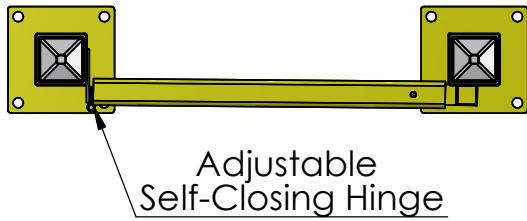

# RR-SG-3654A - Pedestrian Swing Gate

Adjusts to cover up to 52".  
Right or Left hand opening.

TITLE:

Pedestrian  
Gate

SIZE  
**A**

DWG. NO.  
RR-SG-3654A

REV  
**A**

SCALE: NTS