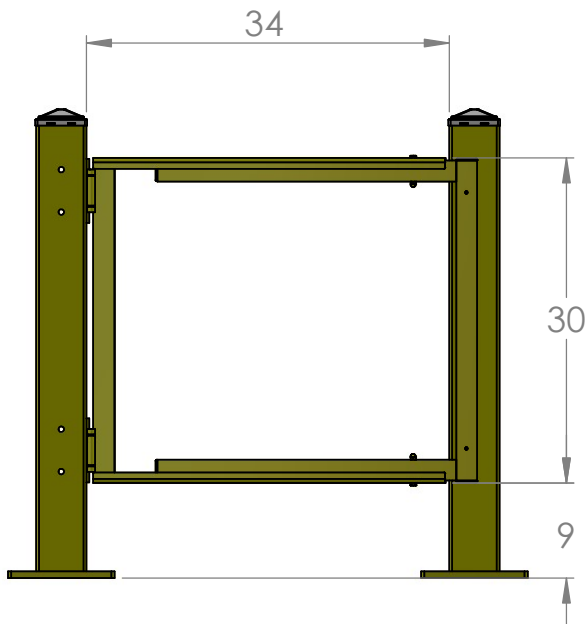

# RR-SG-3654A - Pedestrian Swing Gate

Adjusts to cover up to 52".  
Right or Left hand opening.

TITLE:

Pedestrian  
Gate

SIZE  
**A**

DWG. NO.  
RR-SG-3654A

REV  
**A**

SCALE: NTS

WEIGHT: 36 LBS

SHEET 1 OF 1

[quotes@rhinorails.com](mailto:quotes@rhinorails.com) | [specs.rhinorails.com](http://specs.rhinorails.com) | 866-874-3385