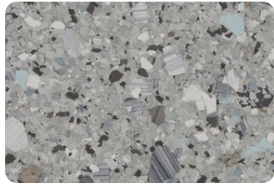

## HYBRID FLAKE BLEND

SHALE

AGATE

ACADIA

YUKON

## METALLIC PIGMENTS

GREAT WHITE

MAUI

DOLPHIN

PEARL

SUNNY DAY

BURNT ORANGE

BLACK ONYX

DEEP BLUE

RED BURST

TRUE BLUE

SUNSET ORANGE

ATLANTIC BLUE

DEEP GREEN

GULF GREEN

DARK CHOCOLATE