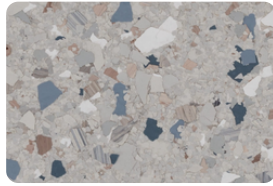

## HYBRID FLAKE BLEND

SHALE

AGATE

ACADIA

YUKON

## METALLIC PIGMENTS

GREAT WHITE

MAUI

DOLPHIN

PEARL

SUNNY DAY

BURNT ORANGE

BLACK ONYX

DEEP BLUE

RED BURST

TRUE BLUE

SUNSET ORANGE

ATLANTIC BLUE

DEEP GREEN

GULF GREEN

DARK CHOCOLATE