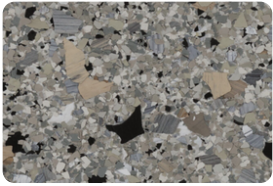

## HYBRID FLAKE BLEND

SHALE

AGATE

ACADIA

YUKON

## METALLIC PIGMENTS

GREAT WHITE

MAUI

DOLPHIN

PEARL

SUNNY DAY

BURNT ORANGE

BLACK ONYX

DEEP BLUE

RED BURST

TRUE BLUE

SUNSET ORANGE

ATLANTIC BLUE

DEEP GREEN

GULF GREEN

DARK CHOCOLATE