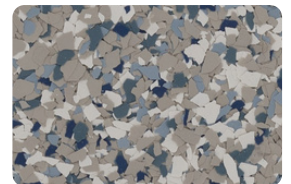

FLAKE BLENDS

1/4" FLAKE BLENDS

CABIN FEVER

COYOTE

CREEKBED

DOMINO

GRAVEL

NIGHTFALL

1/8" FLAKE BLENDS

DOMINO

CREEKBED

SHORELINE

OUTBACK

STONEWASH

1/4" MARBLE FLAKE

LANAI GRAY

BASALT

CARBON

OBSIDIAN

PUMICE

OAHU BROWN

DOLERITE

METAPELITE