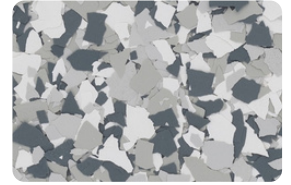

FLAKE BLENDS

1/4" FLAKE BLENDS

CABIN FEVER

COYOTE

CREEKBED

DOMINO

GRAVEL

NIGHTFALL

ORBIT

OUTBACK

SHORELINE

STARGAZER

STONEHENGE

STONY CREEK

TIDAL WAVE

WOMBAT

1/8" FLAKE BLENDS

DOMINO

CREEKBED

SHORELINE

OUTBACK

STONEWASH

1/4" MARBLE FLAKE

LANAI GRAY