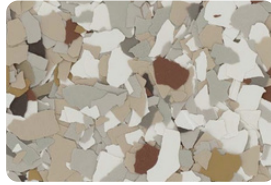

FLAKE BLENDS

1/4" FLAKE BLENDS

CABIN FEVER

COYOTE

CREEKBED

DOMINO

GRAVEL

NIGHTFALL

1/8" FLAKE BLENDS

DOMINO

CREEKBED

SHORELINE

OUTBACK

STONEWASH

1/4" MARBLE FLAKE

LANAI GRAY

BASALT

CARBON

OBSIDIAN

PUMICE

OAHU BROWN

DOLERITE

METAPELITE