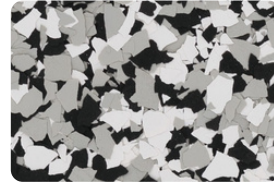

FLAKE BLENDS

1/4" FLAKE BLENDS

CABIN FEVER

COYOTE

CREEKBED

DOMINO

GRAVEL

NIGHTFALL

ORBIT

OUTBACK

SHORELINE

STARGAZER

STONEHENGE

STONY CREEK

TIDAL WAVE

WOMBAT

1/8" FLAKE BLENDS

DOMINO

CREEKBED

SHORELINE

OUTBACK

STONEWASH

1/4" MARBLE FLAKE

LANAI GRAY