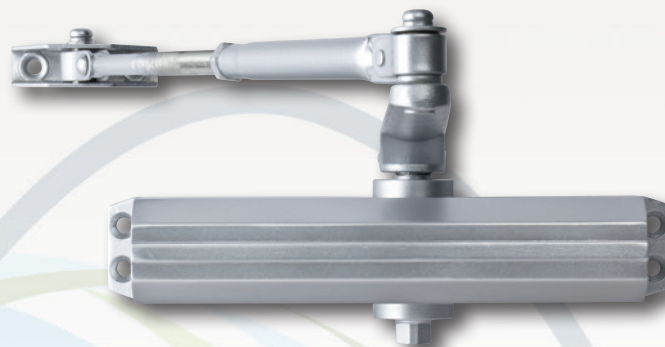

Look for the universal symbol next to Arrow products that comply with ADA accessibility requirements.

Sizes (Adjustable/Fixed):

- DCN314 – Adjustable sizes 1 through 4.
- DCN325 – Adjustable sizes 2 through 5.
- DCN304 – Fixed size 4.
- DCN305 – Fixed size 5.

Interior Door Width

	24" (610mm)	30" (762mm)	34" (865mm)	38" (965mm)	48" (1219mm)	54" (1372mm)
Regular Arm & Top Jamb	Size 1	Size 2	Size 3	Size 4	Size 5	
Parallel Arm	Size 2	Size 3	Size 4	Size 5		

Exterior (& Vestibule) Door Width

	24" (610mm)	30" (762mm)	36" (914mm)	42" (1067mm)
Regular Arm & Top Jamb	Size 3	Size 4	Size 5	
Parallel Arm	Size 4	Size 5		

Features:

- Cast aluminum body.
- Hardened steel rack and pinion.
- High tensile steel springs.
- Staked valves
- Two non-critical adjusting valves (sweep and latch) control closing speed.
- Backcheck intensity valve.
- All temperature fluid.
- Full plastic cover available (sold separately).
- Non-handed for regular, top jamb and parallel arm mount applications.

- Hold open arm available on adjustable closers – Specify: DCN3XX.
- Supplied with fully threaded wood screws, machine screws and thru-bolts for 1-3/4" thick doors.
- Packaging: one per box and six boxes per carton.
- 10 year limited warranty.

Finishes:

- Aluminum (689), Specify **AL**
- Dark Bronze (690), Specify **DBZ**
- Black Painted (693), Specify **BP**