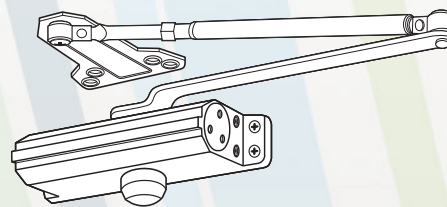

Experience a safer and more open world

ASSA ABLOY