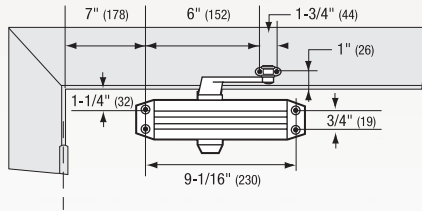

DCN300 Series Door Closers

Value Product

Regular Arm Installation