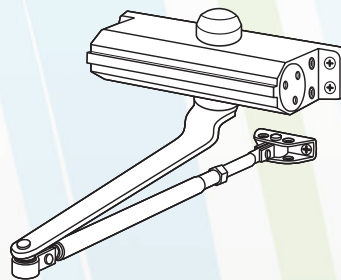

Top Jamb Installation

Parallel Arm Installation