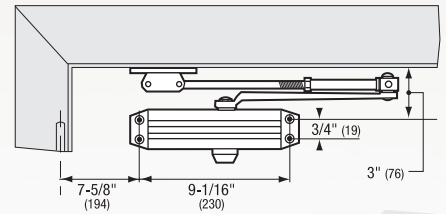

Parallel Arm Installation