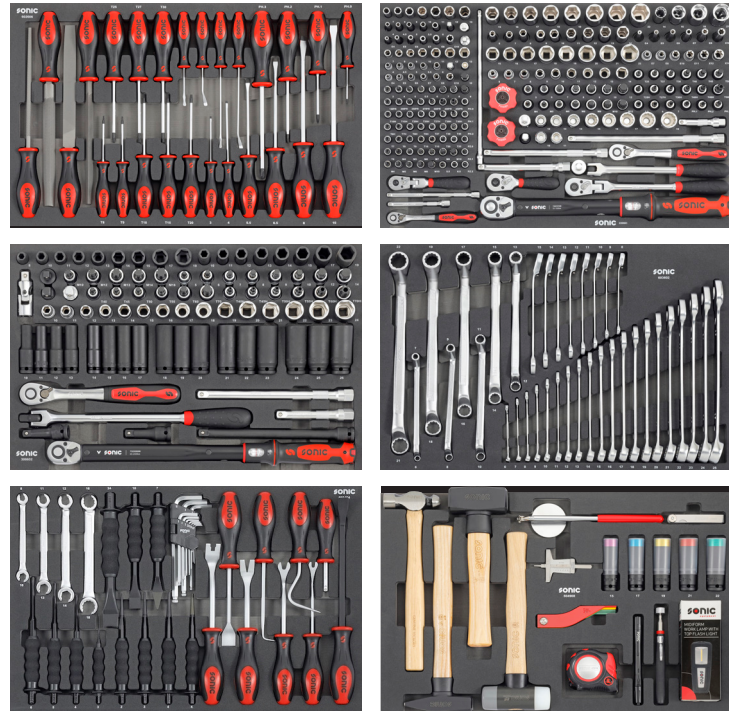

SONICTOOLSUSA.COM

PROFESSIONAL TOOLS.
PROFESSIONAL TECHNICIANS.

SONICTOOLSUSA.COM

INTERMEDIATE AUTOMOTIVE TOOLSET 456-PC **NEXT S9, 8 DRAWERS**

I Intermediate

Sonic is the only tool company in North America who has developed comprehensive tool kits for every professional technician's skill level in the automotive industry. No matter the task, we have the toolsets to match the technician's skill and area of expertise. Our years of market expertise and industry research led us to develop the basic, intermediate, and advanced toolsets, each designed to match the skill level or typical toolset required in most service bays. Our strict adherence to world-class manufacturing standards gives technicians the confidence to trust that Sonic tools are built to be the best tools on the planet. Every tool and toolbox we make is engineered to withstand the tough environments and riggers of service bays and to last a lifetime.

AUTOMOTIVE TOOLSET - INTERMEDIATE, 456-PCS

The 456-piece toolset is the set techs need to get virtually any job done. Our years of gathering tool lists from the largest OEM's and auto dealer groups in the country allowed us to develop our three tier toolkits (Basic, Intermediate and Advanced Sets). Included in the Intermediate Automotive toolset are screwdrivers, 1/4", 3/8", and 1/2" sockets, bit sockets, ratchets, multiple styles of wrenches, and utility tools. And of course, all of our tools are built for a long life and are backed by our lifetime hassle-free warranty*.

NEXT S9 TOOLBOX, 8 DRAWERS

The Sonic NEXT S9 toolbox is our recommended solution for technicians looking for a basic to intermediate toolset. What makes this toolbox our bestselling and recommended unit is not only its size in height, but it's advantage of space saving design.