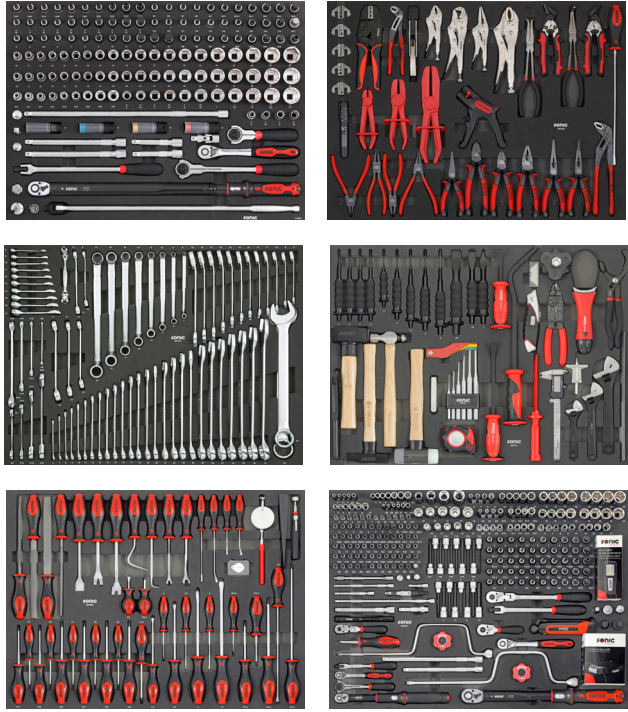

ONLY
\$ 10,045

SKU: 4737428

**NEXT S12XD,
8 DRAWERS**

ONLY
\$ 4,150

**ADVANCED
AUTOMOTIVE
TOOLSET 672-PC**

CONTACT US AT INFO@SONICTOOLSUSA.COM OR 888-497-8831 TO LEARN MORE

PROFESSIONAL TOOLS.
PROFESSIONAL TECHNICIANS.

SONICTOOLSUSA.COM

PROFESSIONAL TOOLS.
PROFESSIONAL TECHNICIANS.

SONICTOOLSUSA.COM

ADVANCED AUTOMOTIVE TOOLSET 672-PC

NEXT S12XD, 8 DRAWERS

A Advanced

Sonic is the only tool company in North America who has developed comprehensive tool kits for every professional technician's skill level in the automotive industry. No matter the task, we have the toolsets to match the technician's skill and area of expertise. Our years of market expertise and industry research led us to develop the basic, intermediate, and advanced toolsets, each designed to match the skill level or typical toolset required in most service bays. Our strict adherence to world-class manufacturing standards gives technicians the confidence to trust that Sonic tools are built to be the best tools on the planet. Every tool and toolbox we make is engineered to withstand the tough environments and riggers of service bays and to last a lifetime.

AUTOMOTIVE TOOLSET - ADVANCED, 672-PCS

The 672-piece toolset is the set we developed for the master technician to complete any and all automotive jobs. We've created this toolset through years of gathering tool lists from the largest OEM's and auto groups in the country. This comprehensive set includes screwdrivers, 1/4", 3/8", and 1/2" sockets, impact sockets, multiple ranges of torque wrenches, bit sockets, ratchets, multiple styles of wrenches, and utility tools. And of course, all of our tools are built for a long life and are backed by our lifetime hassle-free warranty*.

NEXT S12XD TOOLBOX, 8 DRAWERS

The extra deep Sonic NEXT S12XD toolbox is the perfect choice for technicians looking for an advanced toolset. The noticeable extra depth allows for additional storage space in an easy maneuverable unit.